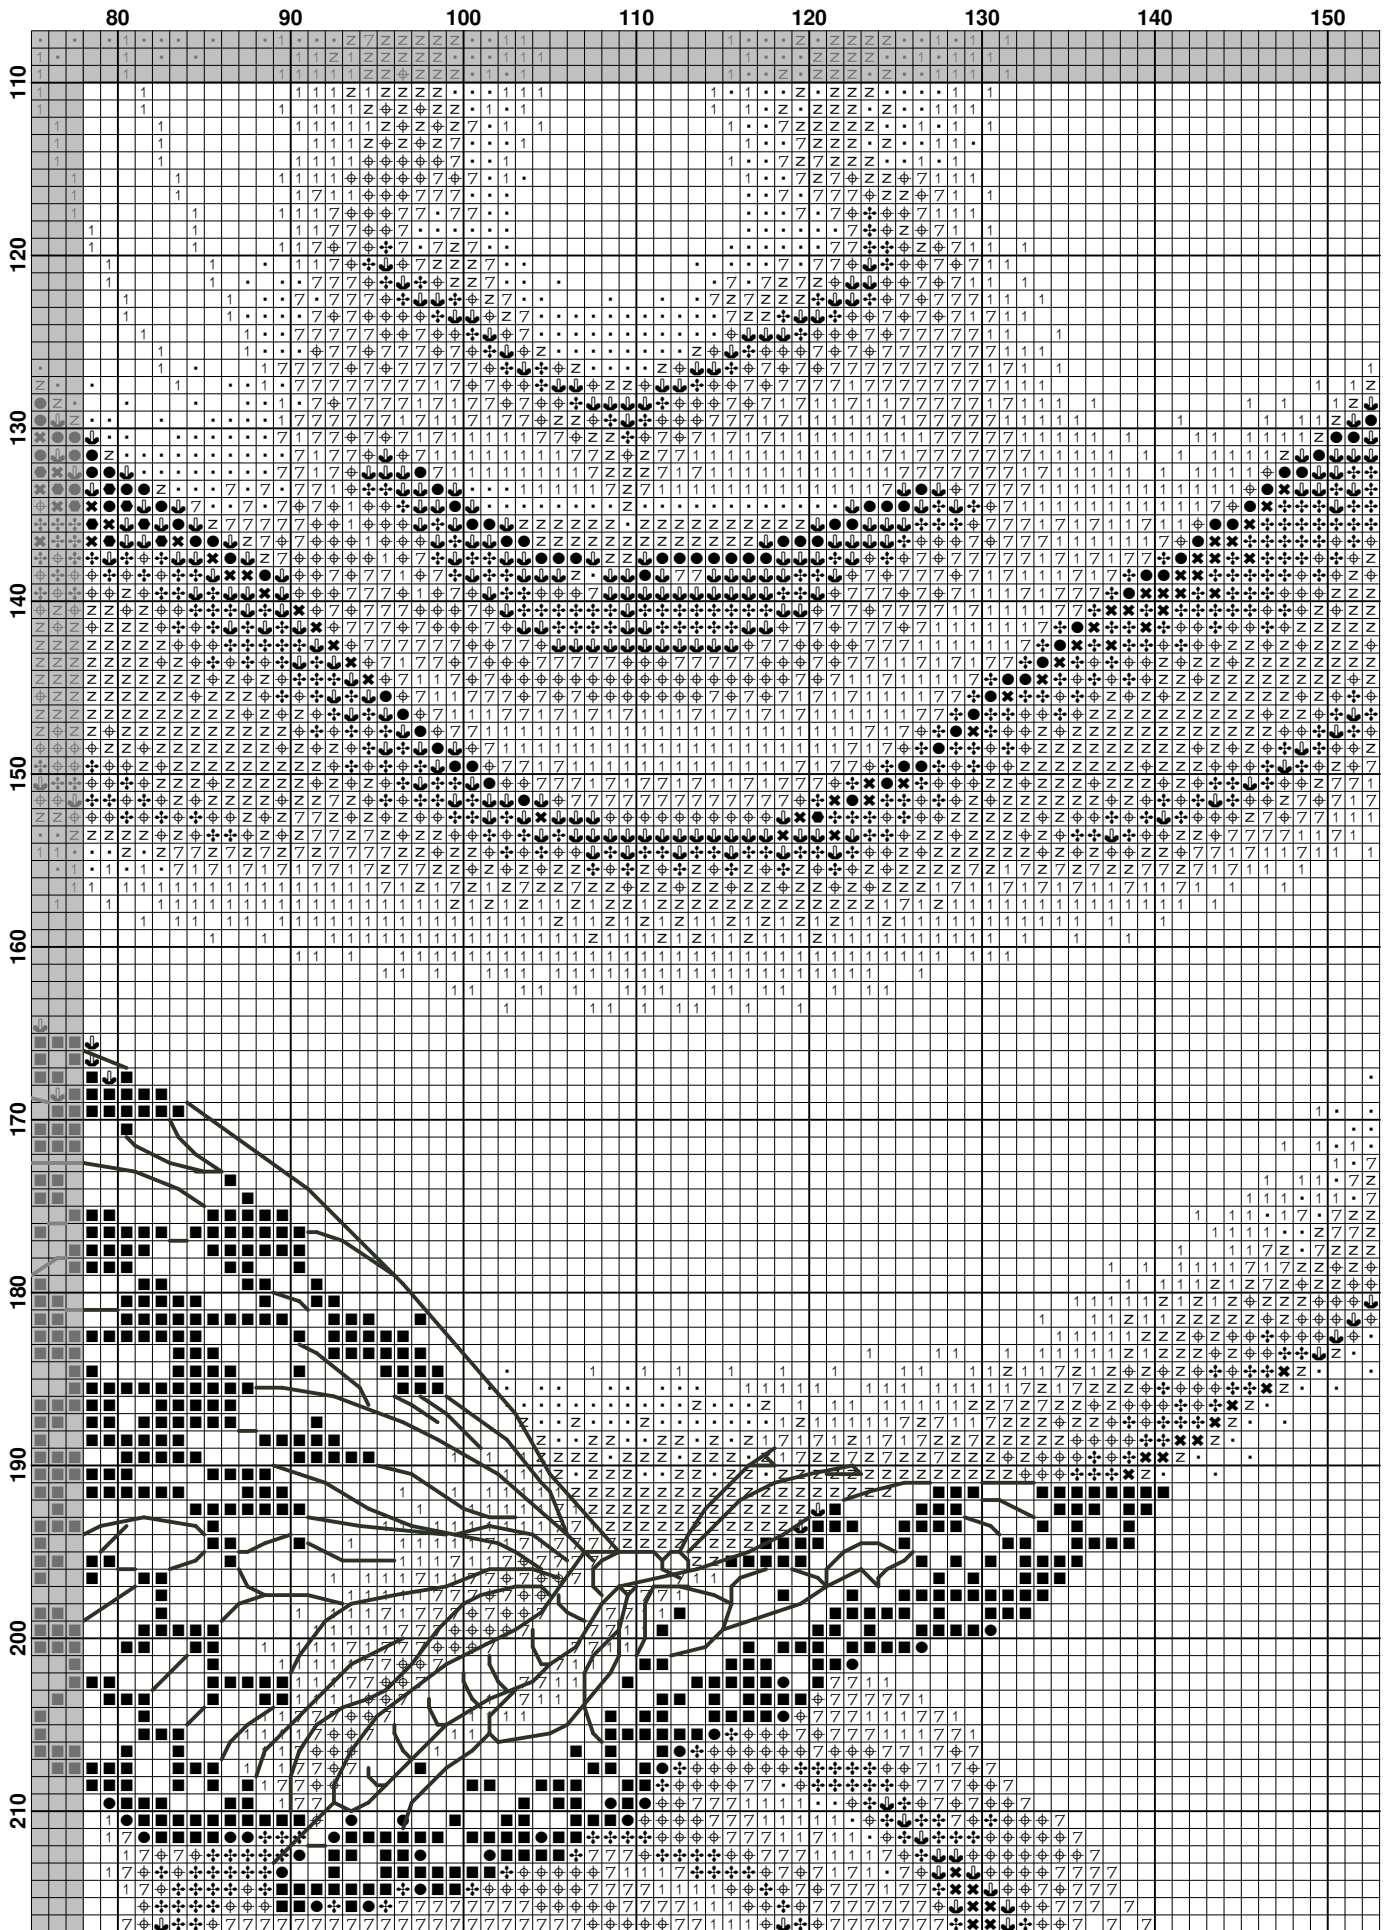

150	160	170	180	190	200	210
110							
111							
112							
113							
114							
115							
116							
117							
118							
119							
120							
121							
122							
123							
124							
125							
126							
127							
128							
129							
130							
131							
132							
133							
134							
135							
136							
137							
138							
139							
140							
141							
142							
143							
144							
145							
146							
147							
148							
149							
150							
151							
152							
153							
154							
155							
156							
157							
158							
159							
160							
161							
162							
163							
164							
165							
166							
167							
168							
169							
170							
171							
172							
173							
174							
175							
176							
177							
178							
179							
180							
181							
182							
183							
184							
185							
186							
187							
188							
189							
190							
191							
192							
193							
194							
195							
196							
197							
198							
199							
200							
201							
202							
203							
204							
205							
206							
207							
208							
209							
210