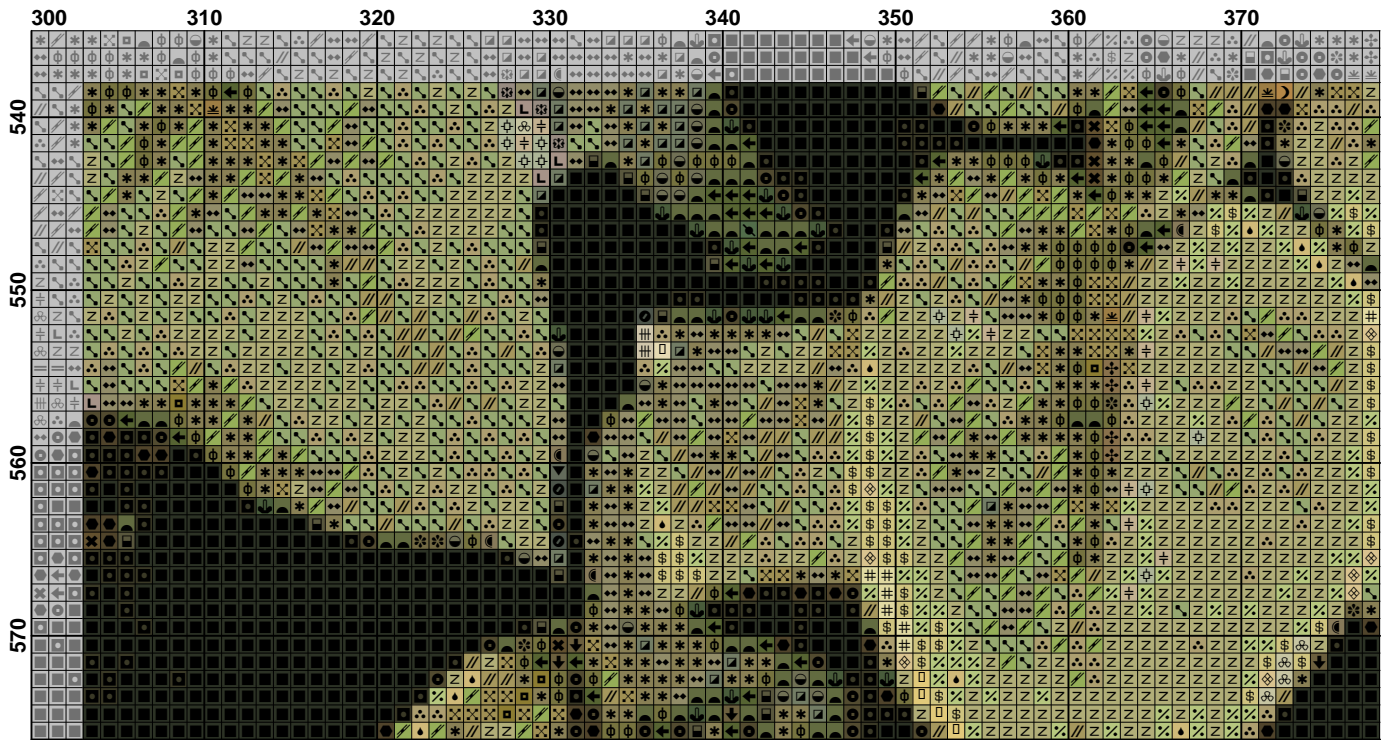

	10	20	30	40	50	60	70
330	...	...	...	...	...	...	...
340	...	...	...	...	...	...	...
350	...	...	...	...	...	...	...
360	...	...	...	...	...	...	...
370	...	...	...	...	...	...	...
380	...	...	...	...	...	...	...
390	...	...	...	...	...	...	...
400	...	...	...	...	...	...	...
410	...	...	...	...	...	...	...
420	...	...	...	...	...	...	...
430	...	...	...	...	...	...	...

**Floss Used for Full Stitches:**

Symbol	Strands	Type	Number	Color
	2	DMC	169	Pewter-LT
	2	DMC	300	Mahogany-VY DK
	2	DMC	301	Mahogany-MD
	2	DMC	310	Black
	2	DMC	350	Coral-MD
	2	DMC	370	Mustard-MD
	2	DMC	371	Mustard
	2	DMC	372	Mustard-LT
	2	DMC	402	Mahogany-VY LT
	2	DMC	420	Hazelnut Brown-DK
	2	DMC	422	Hazelnut Brown-LT
	2	DMC	433	Brown-MD
	2	DMC	435	Brown-VY LT
	2	DMC	436	Tan
	2	DMC	451	Shell Gray-DK
	2	DMC	452	Shell Gray-MD
	2	DMC	471	Avocado Green-VY LT
	2	DMC	498	Christmas Red-DK
	2	DMC	500	Blue Green-VY DK
	2	DMC	501	Blue Green-DK
	2	DMC	502	Blue Green
	2	DMC	520	Fern Green-DK
	2	DMC	524	Fern Green-VY LT
	2	DMC	535	Ash Gray-VY LT
	2	DMC	543	Beige Brown-UL VY LT
	2	DMC	598	Turquoise-LT
	2	DMC	610	Drab Brown-DK
	2	DMC	611	Drab Brown
	2	DMC	612	Drab Brown-LT
	2	DMC	613	Drab Brown-VY LT
	2	DMC	632	Desert Sand-UL VY DK
	2	DMC	640	Beige Gray-DK
	2	DMC	645	Beaver Gray-VY DK
	2	DMC	648	Beaver Gray-LT
	2	DMC	676	Old Gold-LT
	2	DMC	677	Old Gold-VY LT
	2	DMC	738	Tan-VY LT
	2	DMC	739	Tan-UL VY LT
	2	DMC	745	Yellow-LT Pale
	2	DMC	772	Yellow Green-VY LT
	2	DMC	814	Garnet-DK
	2	DMC	815	Garnet-MD
	2	DMC	817	Coral Red-VY DK
	2	DMC	831	Golden Olive-MD
	2	DMC	839	Beige Brown-DK
	2	DMC	842	Beige Brown-VY LT
	2	DMC	898	Coffee Brown-VY DK
	2	DMC	900	Burnt Orange-DK
	2	DMC	902	Antique Mauve-VY DK
	2	DMC	919	Red Copper
	2	DMC	921	Copper