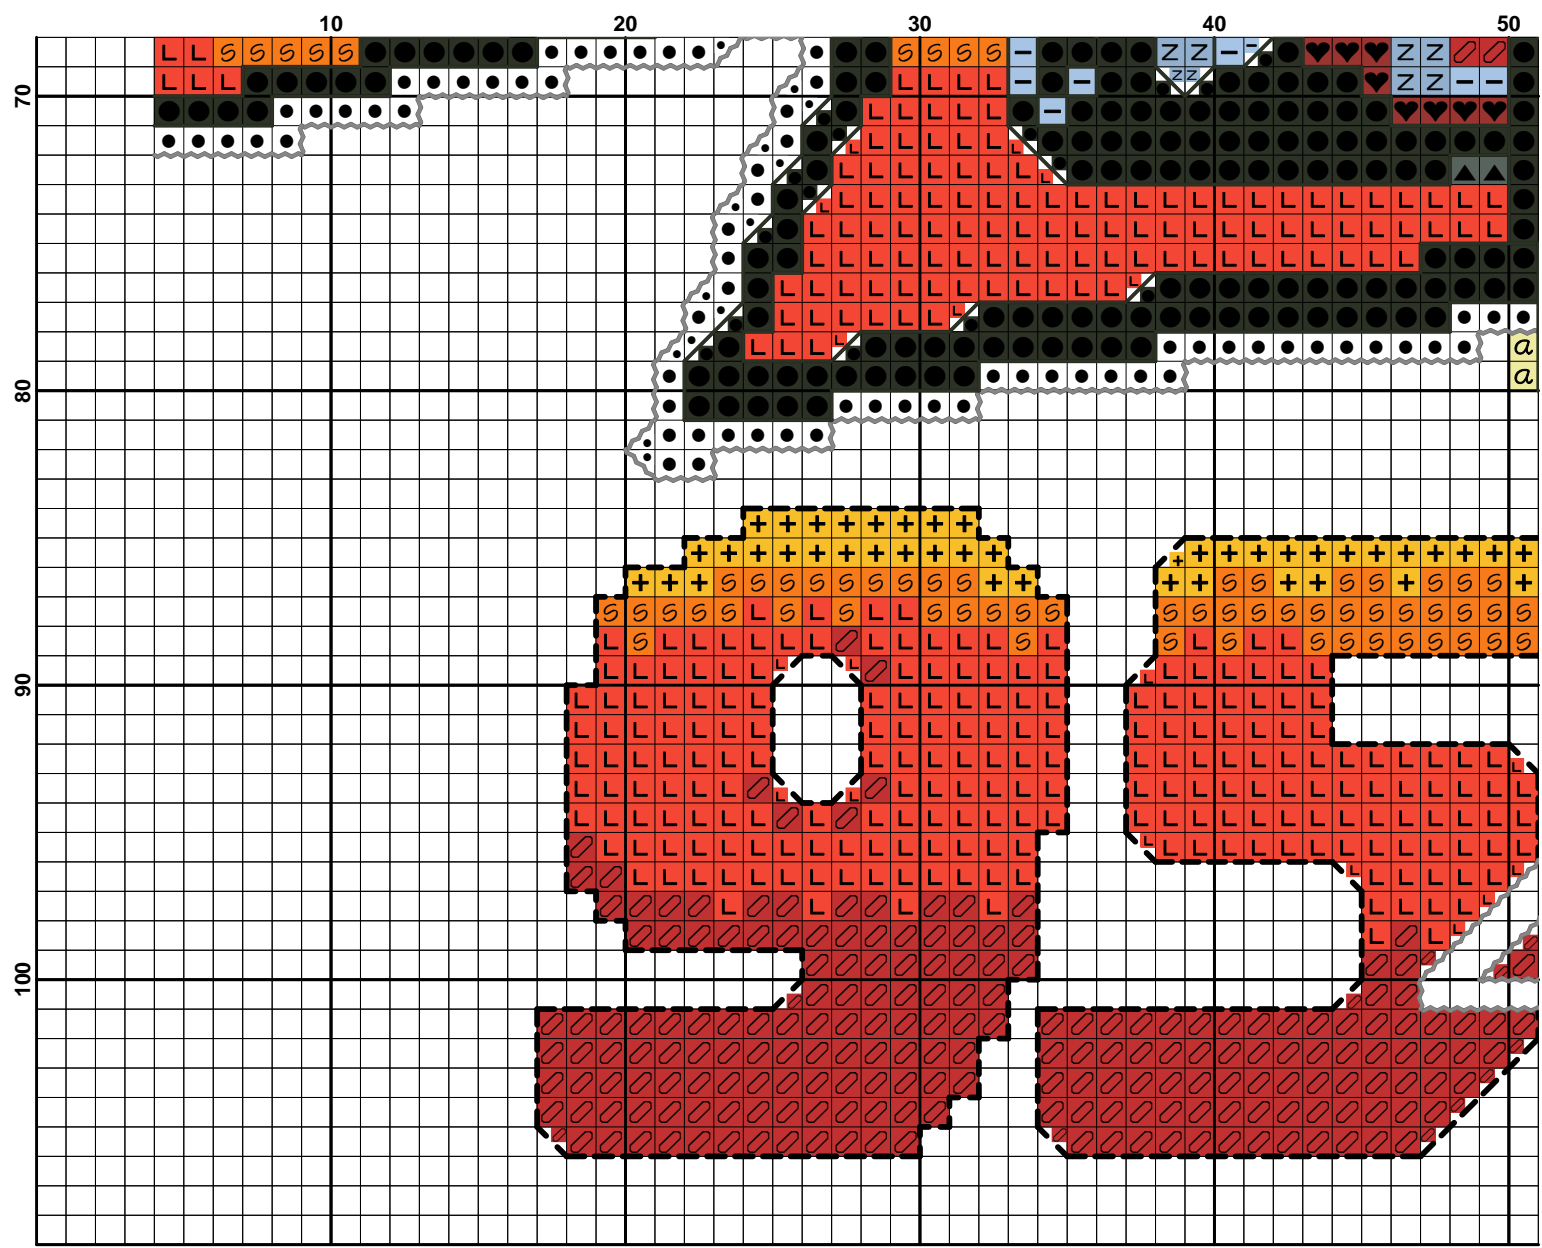

110

120

130

140

150

10

20

30

40

50

60

Pattern Name: N° 1135-33 Lightning MC Quenn**Designed By:** Janlynn**Company:****Fabric:** Aida 14, Black

140w X 97h Stitches

Size(s): 14 Count, 25.40w X 17.60h cm

11 Count, 32.33w X 22.40h cm

16 Count, 22.22w X 15.40h cm

18 Count, 19.76w X 13.69h cm

Floss Used for Full Stitches:

Symbol	Strands	Type	Number	Color
	2	DMC	307	Lemon
	2	DMC	310	Black
	2	DMC	349	Coral-DK
	2	DMC	350	Coral-MD
	2	DMC	413	Pewter Gray-DK
	2	DMC	415	Pearl Gray
	2	DMC	420	Hazelnut Brown-DK
	2	DMC	422	Hazelnut Brown-LT
	2	DMC	498	Christmas Red-DK
	2	DMC	608	Bright Orange
	2	DMC	742	Tangerine-LT
	2	DMC	745	Yellow-LT Pale
	2	DMC	794	Cornflower Blue-LT
	2	DMC	817	Coral Red-VY DK
	2	DMC	971	Pumpkin
	2	DMC	996	Electric Blue-MD
	2	DMC	3840	Lavender Blue-LT
	2	DMC	White	White

Symbol	Strands	Type	Number	Color
	2	DMC	745	Yellow-LT Pale
	2	DMC	794	Cornflower Blue-LT
	2	DMC	817	Coral Red-VY DK
	2	DMC	971	Pumpkin
	2	DMC	996	Electric Blue-MD
	2	DMC	3840	Lavender Blue-LT
	2	DMC	White	White