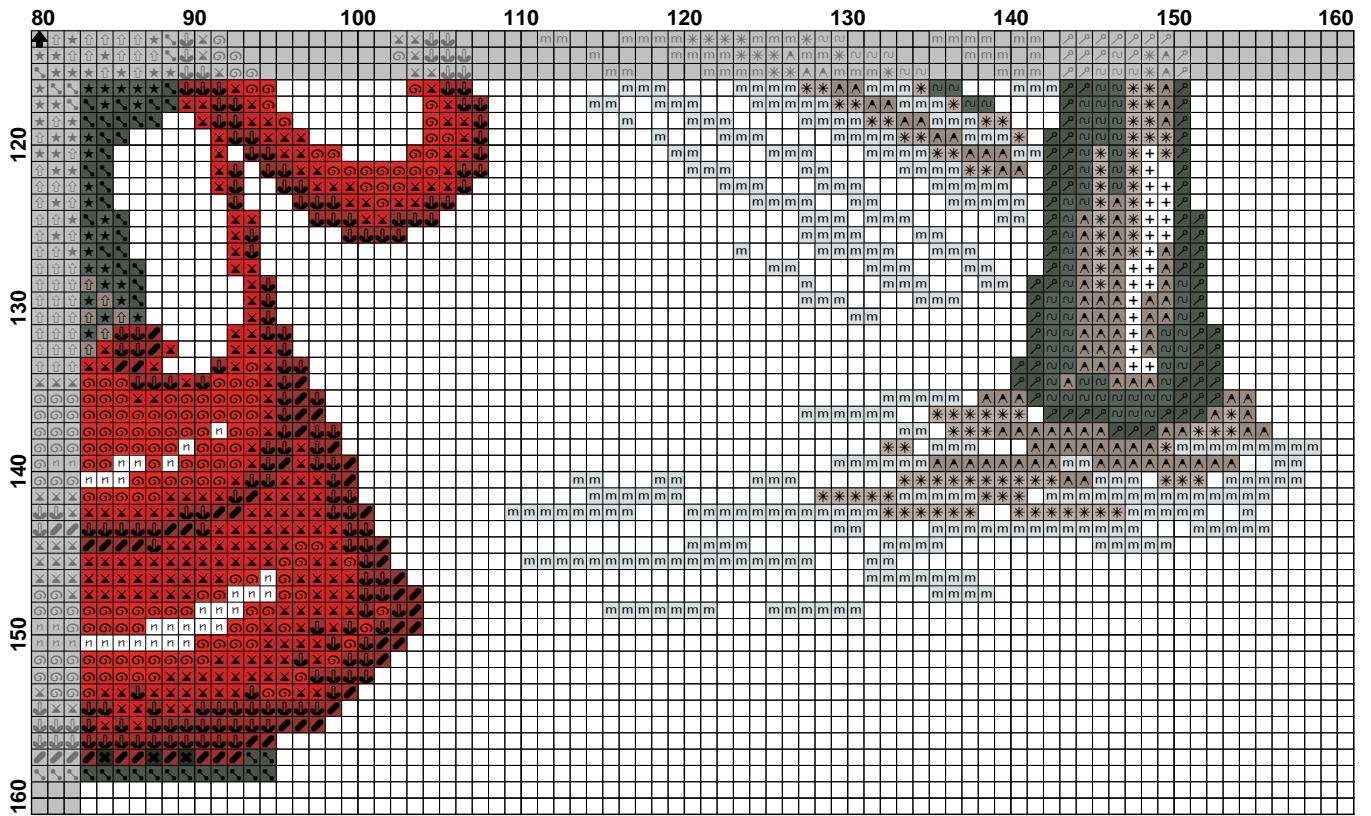

(4) tuma jka

Fabric: Aida 14, White natur
 157w X 157h Stitches
Size: 14 Count, 28.48w X 28.48h cm

Floss Used for Full Stitches:

| Symbol | Strands | Type | Number | Color |
|---|---------|------|--------|-------------------|
|  | 2 | DMC | 304 | Christmas Red-MD |
|  | 1 | DMC | 304 | Christmas Red-MD |
|  | 2 | DMC | 310 | Black |
|  | 2 | DMC | 413 | Pewter Gray-DK |
|  | 1 | DMC | 413 | Pewter Gray-DK |
|  | 2 | DMC | 451 | Shell Gray-DK |
|  | 1 | DMC | 451 | Shell Gray-DK |
|  | 2 | DMC | 452 | Shell Gray-MD |
|  | 1 | DMC | 452 | Shell Gray-MD |
|  | 2 | DMC | 498 | Christmas Red-DK |
|  | 2 | DMC | 606 | Bright Orange-Red |
|  | 1 | DMC | 606 | Bright Orange-Red |
|  | 2 | DMC | 666 | Christmas Red-BRT |
|  | 2 | DMC | 762 | Pearl Gray-VY LT |
|  | 1 | DMC | 762 | Pearl Gray-VY LT |
|  | 2 | DMC | 3799 | Pewter Gray-VY DK |
|  | 1 | DMC | 3799 | Pewter Gray-VY DK |
|  | 2 | DMC | Ecru | Ecru |
|  | 2 | DMC | B5200 | Snow White |
|  | 1 | DMC | B5200 | Snow White |

Floss Used for Back Stitches:

| Symbol | Strands | Type | Number | Color |
|--|---------|------|--------|-------------------|
|  | 1 | DMC | 304 | Christmas Red-MD |
|  | 1 | DMC | 310 | Black |
|  | 2 | DMC | 3799 | Pewter Gray-VY DK |