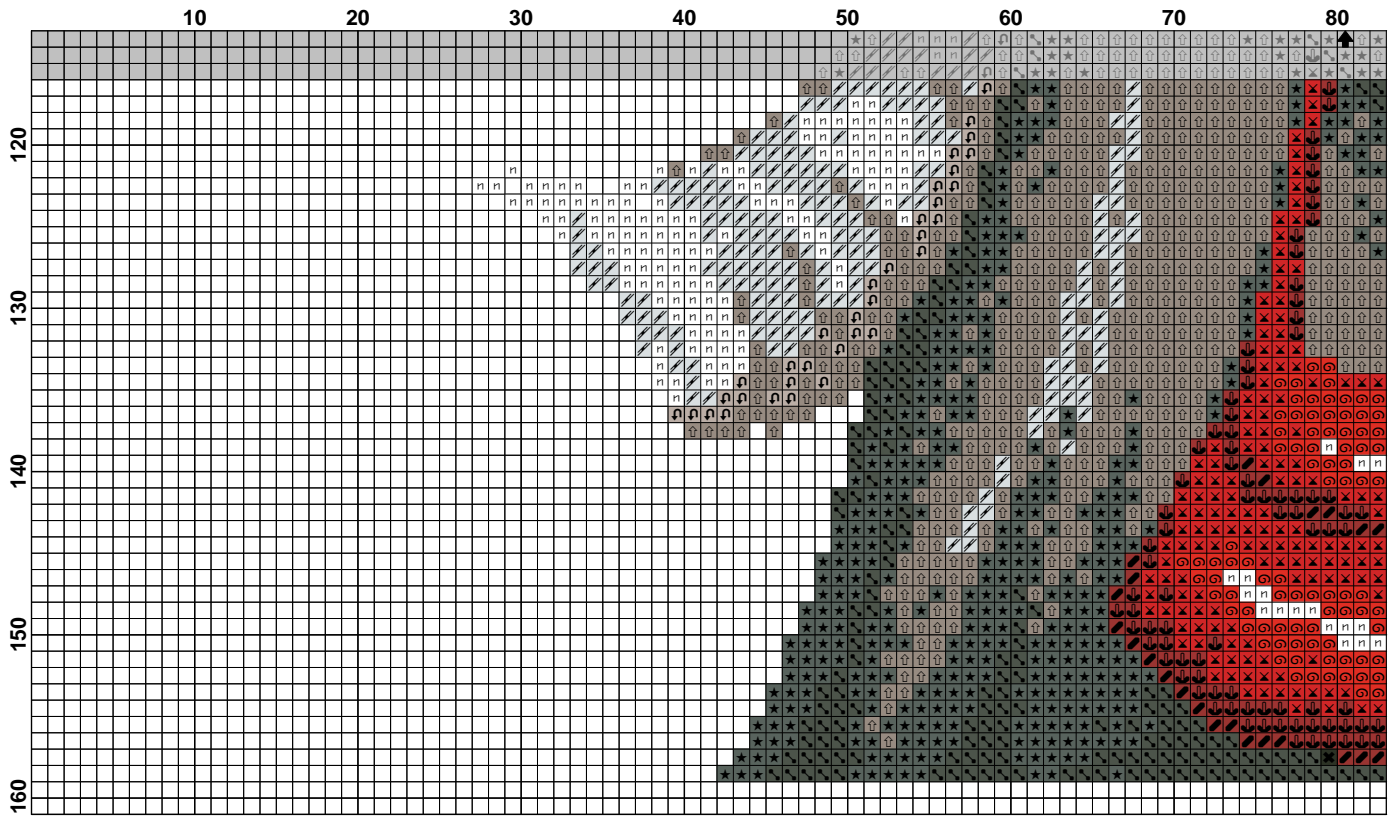

(4) tuma jka

Fabric: Aida 14, White natur
 157w X 157h Stitches
Size: 14 Count, 28.48w X 28.48h cm

Floss Used for Full Stitches:

| Symbol | Strands | Type | Number | Color |
|---|---------|------|--------|-------------------|
|  | 2 | DMC | 304 | Christmas Red-MD |
|  | 1 | DMC | 304 | Christmas Red-MD |
|  | 2 | DMC | 310 | Black |
|  | 2 | DMC | 413 | Pewter Gray-DK |
|  | 1 | DMC | 413 | Pewter Gray-DK |
|  | 2 | DMC | 451 | Shell Gray-DK |
|  | 1 | DMC | 451 | Shell Gray-DK |
|  | 2 | DMC | 452 | Shell Gray-MD |
|  | 1 | DMC | 452 | Shell Gray-MD |
|  | 2 | DMC | 498 | Christmas Red-DK |
|  | 2 | DMC | 606 | Bright Orange-Red |
|  | 1 | DMC | 606 | Bright Orange-Red |
|  | 2 | DMC | 666 | Christmas Red-BRT |
|  | 2 | DMC | 762 | Pearl Gray-VY LT |
|  | 1 | DMC | 762 | Pearl Gray-VY LT |
|  | 2 | DMC | 3799 | Pewter Gray-VY DK |
|  | 1 | DMC | 3799 | Pewter Gray-VY DK |
|  | 2 | DMC | Ecru | Ecru |
|  | 2 | DMC | B5200 | Snow White |
|  | 1 | DMC | B5200 | Snow White |

Floss Used for Back Stitches:

| Symbol | Strands | Type | Number | Color |
|--|---------|------|--------|-------------------|
|  | 1 | DMC | 304 | Christmas Red-MD |
|  | 1 | DMC | 310 | Black |
|  | 2 | DMC | 3799 | Pewter Gray-VY DK |