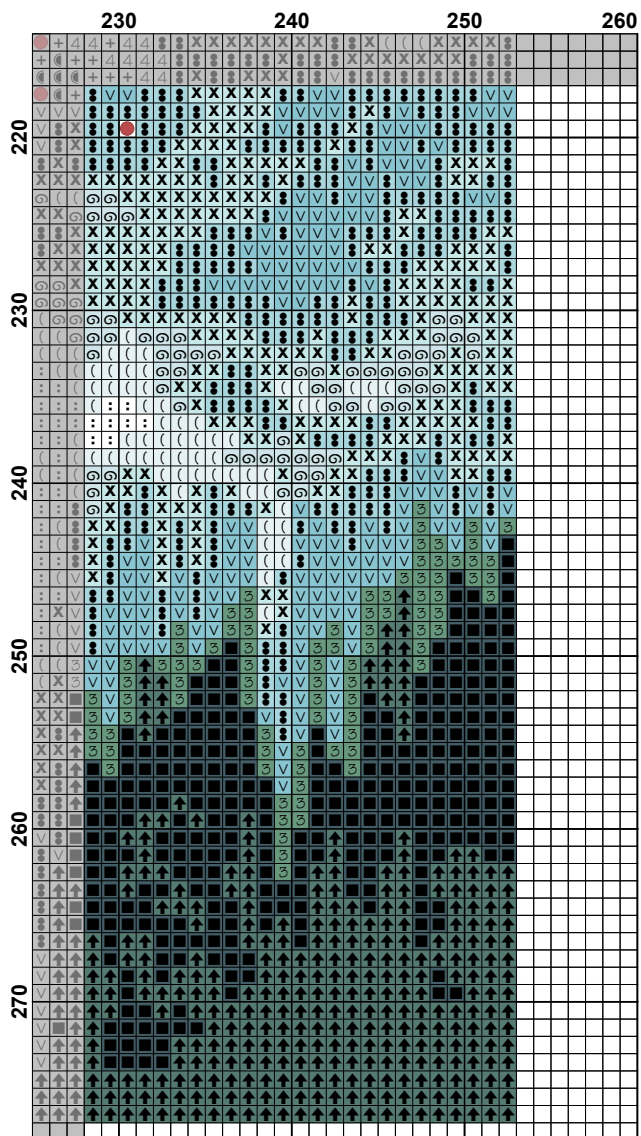

	230	240	250	260
10
20
30
40
50
60
70
80
90
100
110

	230	240	250	260
110
120
130
140
150
160
170
180
190
200
210

Fabric: Aida 14, White
253w X 277h Stitches
Size: 14 Count, 45.90w X 50.26h cm

Floss Used for Full Stitches:

Symbol	Strands	Type	Number	Color
	2	DMC	310	Black
	2	DMC	311	Navy Blue-MD
	2	DMC	356	Terra Cotta-MD
	2	DMC	414	Steel Gray-DK
	2	DMC	420	Hazelnut Brown-DK
	2	DMC	436	Tan
	2	DMC	437	Tan-LT
	2	DMC	471	Avocado Green-VY LT
	2	DMC	472	Avocado Green-UL LT
	2	DMC	502	Blue Green
	2	DMC	518	Wedgewood-LT
	2	DMC	543	Beige Brown-UL VY LT
	2	DMC	676	Old Gold-LT
	2	DMC	677	Old Gold-VY LT
	2	DMC	732	Olive Green
	2	DMC	733	Olive Green-MD
	2	DMC	738	Tan-VY LT
	2	DMC	739	Tan-UL VY LT
	2	DMC	743	Yellow-MD
	2	DMC	746	Off White
	2	DMC	747	Sky Blue-VY LT
	2	DMC	775	Baby Blue-VY LT
	2	DMC	801	Coffee Brown-DK
	2	DMC	841	Beige Brown-LT
	2	DMC	842	Beige Brown-VY LT
	2	DMC	869	Hazelnut Brown-VY DK
	2	DMC	895	Hunter Green-VY DK
	2	DMC	919	Red Copper
	2	DMC	926	Gray Green-MD
	2	DMC	927	Gray Green-LT
	2	DMC	928	Gray Green-VY LT
	2	DMC	928	Gray Green-VY LT
	2	DMC	930	Antique Blue-DK
	2	DMC	931	Antique Blue-MD
	2	DMC	932	Antique Blue-LT
	2	DMC	938	Coffee Brown-UL DK
	2	DMC	951	Tawny-LT
	2	DMC	964	Sea Green-LT
	2	DMC	3021	Brown Gray-VY DK
	2	DMC	3024	Brown Gray-VY LT
	2	DMC	3033	Mocha Brown-VY LT
	2	DMC	3046	Yellow Beige-MD
	2	DMC	3078	Golden Yellow-VY LT
	2	DMC	3346	Hunter Green
	2	DMC	3364	Pine Green
	2	DMC	3371	Black Brown
	2	DMC	3743	Antique Violet-VY LT
	2	DMC	3752	Antique Blue-VY LT
	2	DMC	3755	Baby Blue
	2	DMC	3765	Peacock Blue-VY DK
	2	DMC	3766	Peacock Blue-LT
	2	DMC	3772	Desert Sand-VY DK
	2	DMC	3774	Desert Sand-VY LT
	2	DMC	3823	Yellow-UL Pale
	2	DMC	3828	Hazelnut Brown
	2	DMC	3865	Winter White
	2	DMC	3866	Mocha Brown-UL VY LT
	2	DMC	5200	White