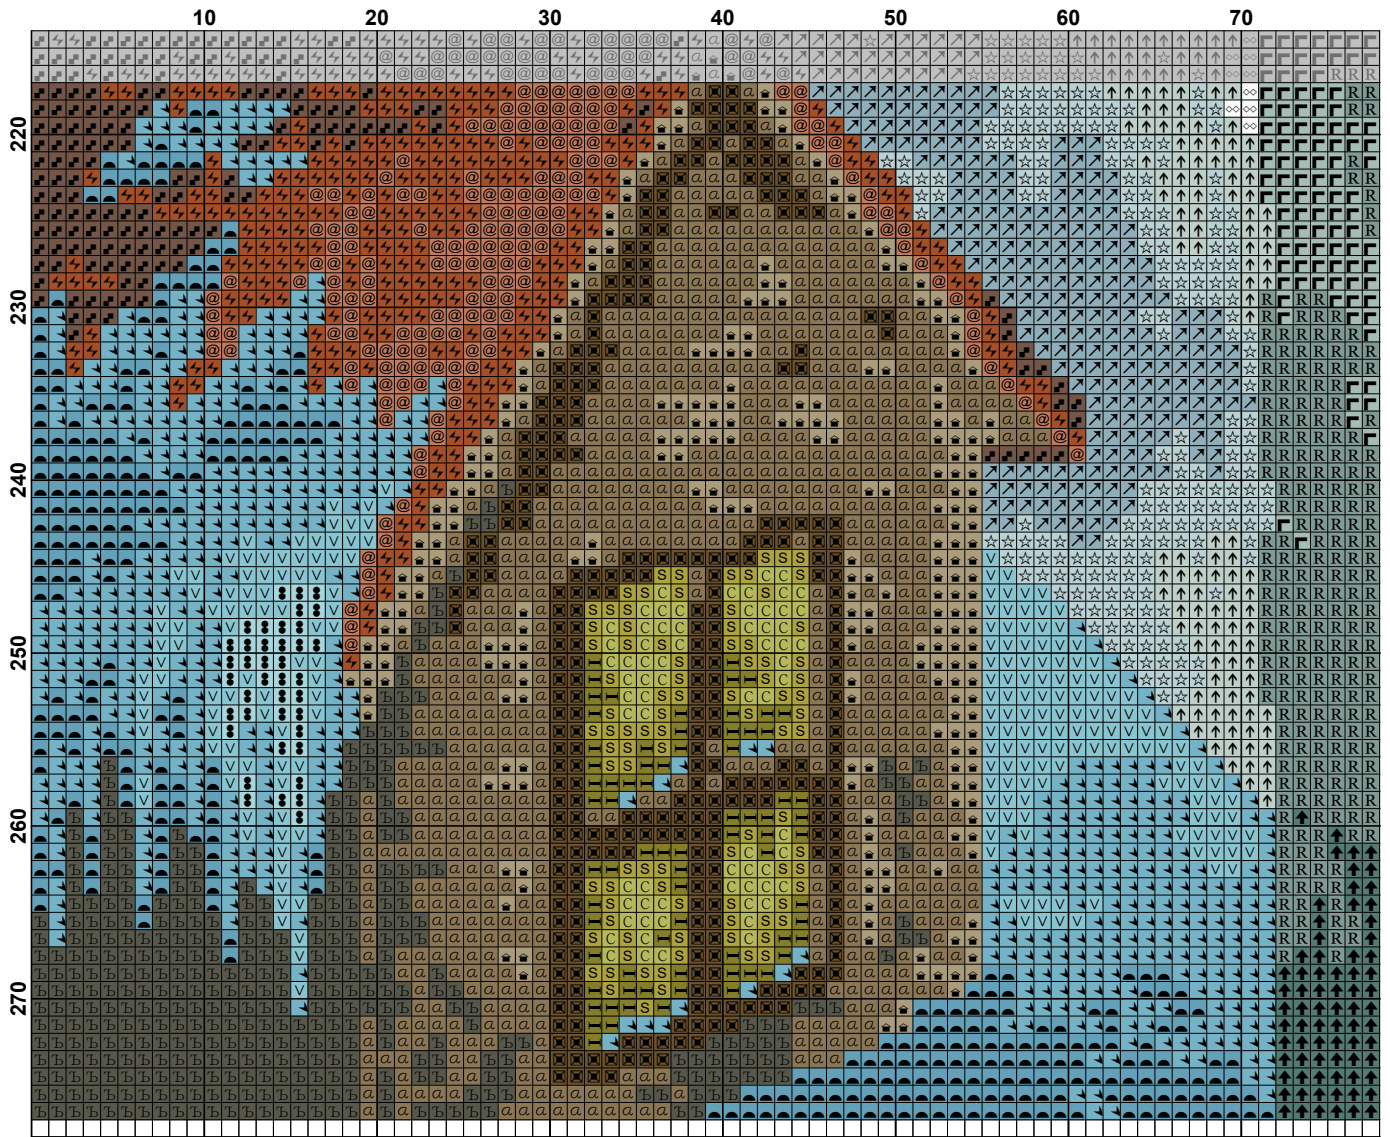

	230	240	250	260
10
20
30
40
50
60
70
80
90
100
110

	230	240	250	260
110
120
130
140
150
160
170
180
190
200
210

Fabric: Aida 14, White
253w X 277h Stitches
Size: 14 Count, 45.90w X 50.26h cm

Floss Used for Full Stitches:

Symbol	Strands	Type	Number	Color
	2	DMC	310	Black
	2	DMC	311	Navy Blue-MD
	2	DMC	356	Terra Cotta-MD
	2	DMC	414	Steel Gray-DK
	2	DMC	420	Hazelnut Brown-DK
	2	DMC	436	Tan
	2	DMC	437	Tan-LT
	2	DMC	471	Avocado Green-VY LT
	2	DMC	472	Avocado Green-UL LT
	2	DMC	502	Blue Green
	2	DMC	518	Wedgewood-LT
	2	DMC	543	Beige Brown-UL VY LT
	2	DMC	676	Old Gold-LT
	2	DMC	677	Old Gold-VY LT
	2	DMC	732	Olive Green
	2	DMC	733	Olive Green-MD
	2	DMC	738	Tan-VY LT
	2	DMC	739	Tan-UL VY LT
	2	DMC	743	Yellow-MD
	2	DMC	746	Off White
	2	DMC	747	Sky Blue-VY LT
	2	DMC	775	Baby Blue-VY LT
	2	DMC	801	Coffee Brown-DK
	2	DMC	841	Beige Brown-LT
	2	DMC	842	Beige Brown-VY LT
	2	DMC	869	Hazelnut Brown-VY DK
	2	DMC	895	Hunter Green-VY DK
	2	DMC	919	Red Copper
	2	DMC	926	Gray Green-MD
	2	DMC	927	Gray Green-LT
	2	DMC	928	Gray Green-VY LT
	2	DMC	928	Gray Green-VY LT
	2	DMC	930	Antique Blue-DK
	2	DMC	931	Antique Blue-MD
	2	DMC	932	Antique Blue-LT
	2	DMC	938	Coffee Brown-UL DK
	2	DMC	951	Tawny-LT
	2	DMC	964	Sea Green-LT
	2	DMC	3021	Brown Gray-VY DK
	2	DMC	3024	Brown Gray-VY LT
	2	DMC	3033	Mocha Brown-VY LT
	2	DMC	3046	Yellow Beige-MD
	2	DMC	3078	Golden Yellow-VY LT
	2	DMC	3346	Hunter Green
	2	DMC	3364	Pine Green
	2	DMC	3371	Black Brown
	2	DMC	3743	Antique Violet-VY LT
	2	DMC	3752	Antique Blue-VY LT
	2	DMC	3755	Baby Blue
	2	DMC	3765	Peacock Blue-VY DK
	2	DMC	3766	Peacock Blue-LT
	2	DMC	3772	Desert Sand-VY DK
	2	DMC	3774	Desert Sand-VY LT
	2	DMC	3823	Yellow-UL Pale
	2	DMC	3828	Hazelnut Brown
	2	DMC	3865	Winter White
	2	DMC	3866	Mocha Brown-UL VY LT
	2	DMC	5200	White