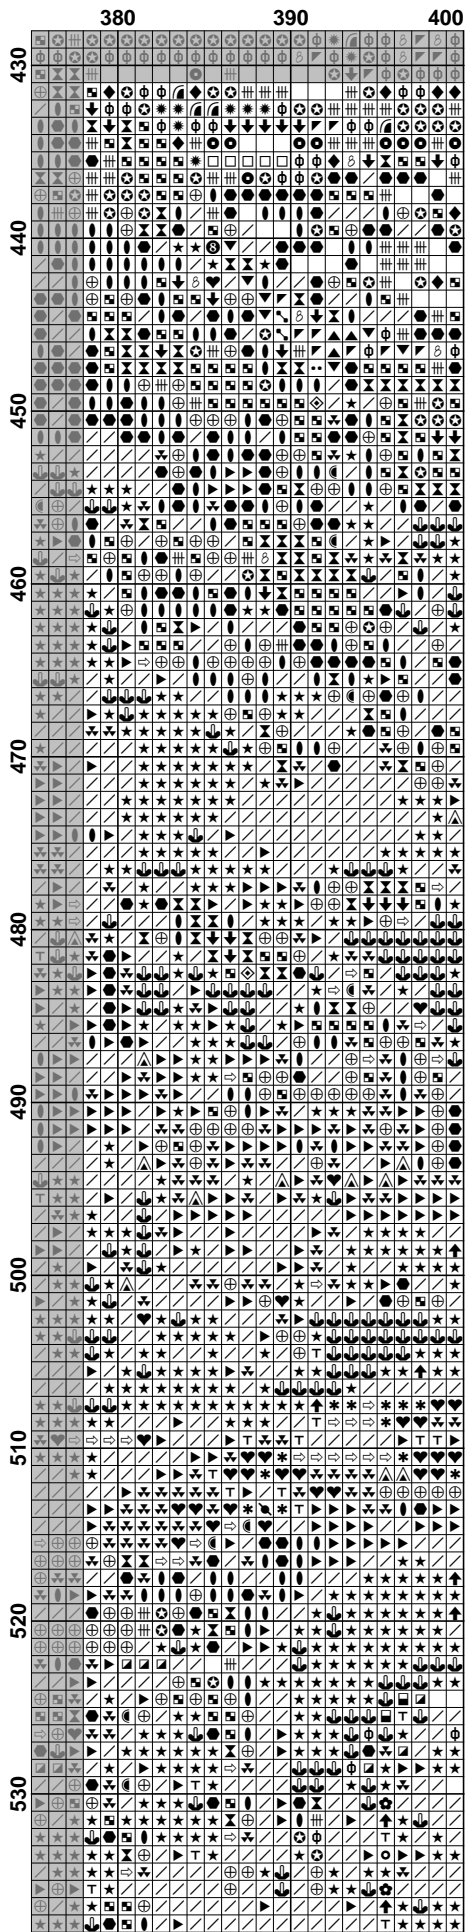

	300	310	320	330	340	350	360	370
10	***	***	***	***	***	***	***	***
20	***	***	***	***	***	***	***	***
30	***	***	***	***	***	***	***	***
40	***	***	***	***	***	***	***	***
50	***	***	***	***	***	***	***	***
60	***	***	***	***	***	***	***	***
70	***	***	***	***	***	***	***	***
80	***	***	***	***	***	***	***	***
90	***	***	***	***	***	***	***	***
100	***	***	***	***	***	***	***	***
110	***	***	***	***	***	***	***	***

Pattern Name: HAEMAD 026 Umbrella Sky
Designed By: Marta Dahlig
Company: Heaven and Earth Designs
Copyright: II
Fabric: Aida 14, White
 400w X 552h Stitches
Size(s): 14 Count, 72.57w X 100.15h cm
 18 Count, 56.44w X 77.89h cm
 25 Count, 40.64w X 56.08h cm
 27 Count, 37.63w X 51.93h cm

Floss Used for Full Stitches:

Symbol	Strands	Type	Number	Color
	2	DMC	032	Kreinik #4 Pearl (032)
	2	DMC	224	Shell Pink-VY LT
	2	DMC	300	Mahogany-VY DK
	2	DMC	301	Mahogany-MD
	2	DMC	310	Black
	2	DMC	315	Antique Mauve-VY DK
	2	DMC	321	Christmas Red
	2	DMC	347	Salmon-VY DK
	2	DMC	351	Coral
	2	DMC	356	Terra Cotta-MD
	2	DMC	372	Mustard-LT
	2	DMC	400	Mahogany-DK
	2	DMC	402	Mahogany-VY LT
	2	DMC	407	Desert Sand-DK
	2	DMC	413	Pewter Gray-DK
	2	DMC	434	Brown-LT
	2	DMC	498	Christmas Red-DK
	2	DMC	535	Ash Gray-VY LT
	2	DMC	550	Violet-VY DK
	2	DMC	552	Violet-MD
	2	DMC	606	Bright Orange-Red
	2	DMC	632	Desert Sand-UL VY DK
	2	DMC	666	Christmas Red-BRT
	2	DMC	720	Orange Spice-DK
	2	DMC	721	Orange Spice-MD
	2	DMC	727	Topaz-VY LT
	2	DMC	728	Topaz
	2	DMC	738	Tan-VY LT
	2	DMC	740	Tangerine
	2	DMC	742	Yellow-DK
	2	DMC	754	Peach-LT
	2	DMC	760	Salmon
	2	DMC	779	Cocoa-DK
	2	DMC	780	Topaz-UL VY DK
	2	DMC	783	Topaz-MD
	2	DMC	814	Garnet-DK
	2	DMC	815	Garnet-MD
	2	DMC	817	Coral Red-VY DK
	2	DMC	823	Navy Blue-DK
	2	DMC	833	Golden Olive-LT
	2	DMC	838	Beige Brown-VY DK
	2	DMC	840	Beige Brown-MD
	2	DMC	842	Beige Brown-VY LT
	2	DMC	900	Burnt Orange-DK
	2	DMC	915	Plum-DK
	2	DMC	918	Red Copper-DK
	2	DMC	919	Red Copper
	2	DMC	920	Copper-MD
	2	DMC	921	Copper
	2	DMC	922	Copper-LT
	2	DMC	934	Avocado Green-VY DK