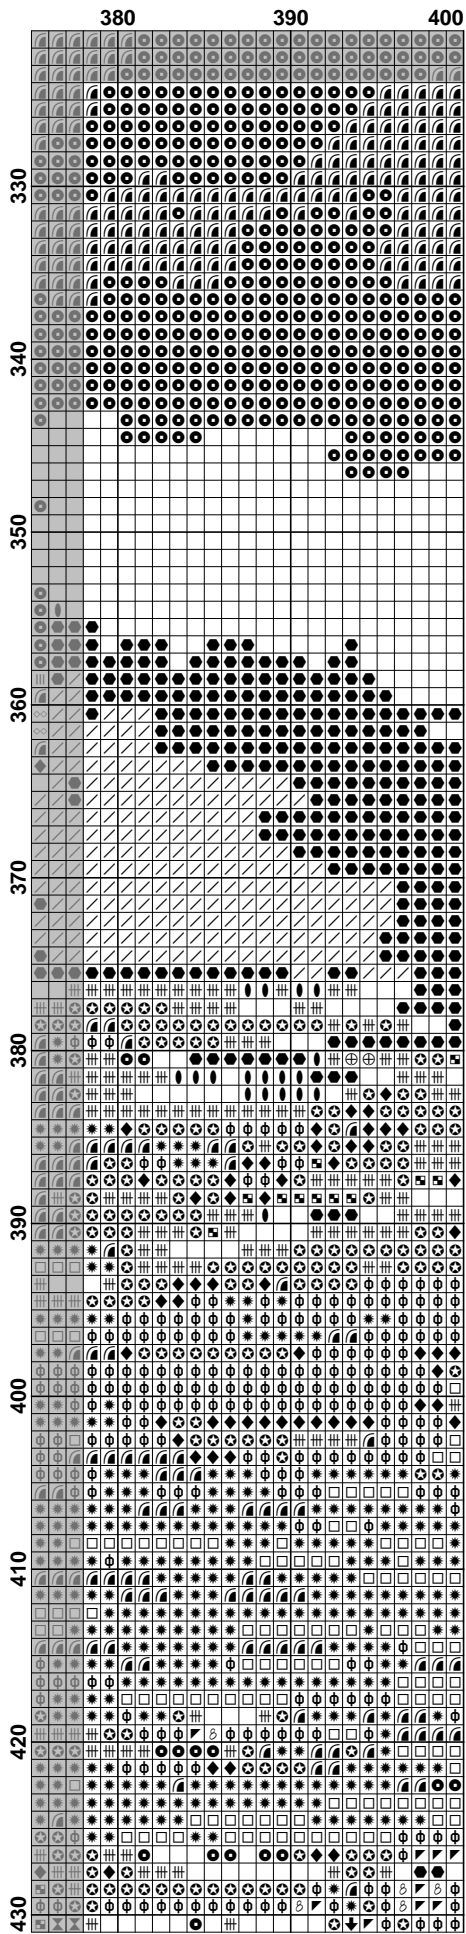

	300	310	320	330	340	350	360	370
10	***	***	***	***	***	***	***	***
20	***	***	***	***	***	***	***	***
30	***	***	***	***	***	***	***	***
40	***	***	***	***	***	***	***	***
50	***	***	***	***	***	***	***	***
60	***	***	***	***	***	***	***	***
70	***	***	***	***	***	***	***	***
80	***	***	***	***	***	***	***	***
90	***	***	***	***	***	***	***	***
100	***	***	***	***	***	***	***	***
110	***	***	***	***	***	***	***	***

Pattern Name: HAEMAD 026 Umbrella Sky
Designed By: Marta Dahlig
Company: Heaven and Earth Designs
Copyright: II
Fabric: Aida 14, White
 400w X 552h Stitches
Size(s): 14 Count, 72.57w X 100.15h cm
 18 Count, 56.44w X 77.89h cm
 25 Count, 40.64w X 56.08h cm
 27 Count, 37.63w X 51.93h cm

Floss Used for Full Stitches:

Symbol	Strands	Type	Number	Color
	2	DMC	032	Kreinik #4 Pearl (032)
	2	DMC	224	Shell Pink-VY LT
	2	DMC	300	Mahogany-VY DK
	2	DMC	301	Mahogany-MD
	2	DMC	310	Black
	2	DMC	315	Antique Mauve-VY DK
	2	DMC	321	Christmas Red
	2	DMC	347	Salmon-VY DK
	2	DMC	351	Coral
	2	DMC	356	Terra Cotta-MD
	2	DMC	372	Mustard-LT
	2	DMC	400	Mahogany-DK
	2	DMC	402	Mahogany-VY LT
	2	DMC	407	Desert Sand-DK
	2	DMC	413	Pewter Gray-DK
	2	DMC	434	Brown-LT
	2	DMC	498	Christmas Red-DK
	2	DMC	535	Ash Gray-VY LT
	2	DMC	550	Violet-VY DK
	2	DMC	552	Violet-MD
	2	DMC	606	Bright Orange-Red
	2	DMC	632	Desert Sand-UL VY DK
	2	DMC	666	Christmas Red-BRT
	2	DMC	720	Orange Spice-DK
	2	DMC	721	Orange Spice-MD
	2	DMC	727	Topaz-VY LT
	2	DMC	728	Topaz
	2	DMC	738	Tan-VY LT
	2	DMC	740	Tangerine
	2	DMC	742	Yellow-DK
	2	DMC	754	Peach-LT
	2	DMC	760	Salmon
	2	DMC	779	Cocoa-DK
	2	DMC	780	Topaz-UL VY DK
	2	DMC	783	Topaz-MD
	2	DMC	814	Garnet-DK
	2	DMC	815	Garnet-MD
	2	DMC	817	Coral Red-VY DK
	2	DMC	823	Navy Blue-DK
	2	DMC	833	Golden Olive-LT
	2	DMC	838	Beige Brown-VY DK
	2	DMC	840	Beige Brown-MD
	2	DMC	842	Beige Brown-VY LT
	2	DMC	900	Burnt Orange-DK
	2	DMC	915	Plum-DK
	2	DMC	918	Red Copper-DK
	2	DMC	919	Red Copper
	2	DMC	920	Copper-MD
	2	DMC	921	Copper
	2	DMC	922	Copper-LT
	2	DMC	934	Avocado Green-VY DK