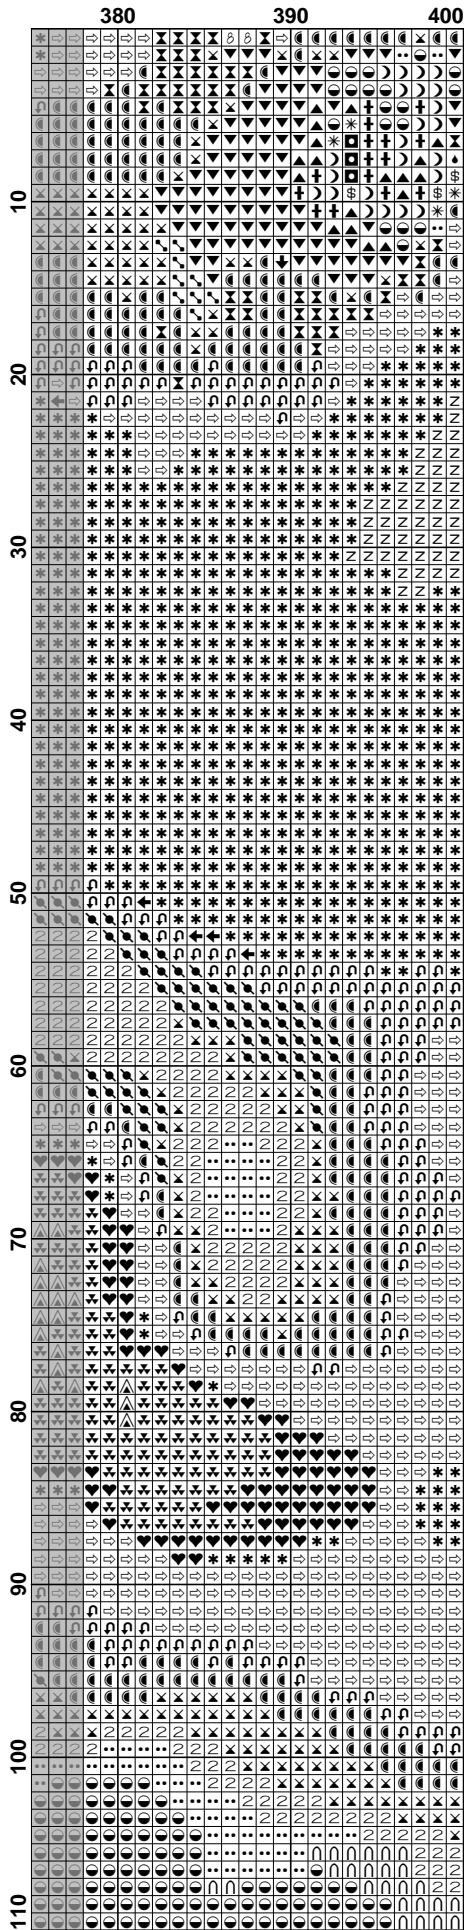

	300	310	320	330	340	350	360	370
10	***	***	***	***	***	***	***	***
20	***	***	***	***	***	***	***	***
30	***	***	***	***	***	***	***	***
40	***	***	***	***	***	***	***	***
50	***	***	***	***	***	***	***	***
60	***	***	***	***	***	***	***	***
70	***	***	***	***	***	***	***	***
80	***	***	***	***	***	***	***	***
90	***	***	***	***	***	***	***	***
100	***	***	***	***	***	***	***	***
110	***	***	***	***	***	***	***	***

Pattern Name: HAEMAD 026 Umbrella Sky
Designed By: Marta Dahlig
Company: Heaven and Earth Designs
Copyright: II
Fabric: Aida 14, White
 400w X 552h Stitches
Size(s): 14 Count, 72.57w X 100.15h cm
 18 Count, 56.44w X 77.89h cm
 25 Count, 40.64w X 56.08h cm
 27 Count, 37.63w X 51.93h cm

Floss Used for Full Stitches:

Symbol	Strands	Type	Number	Color
	2	DMC	032	Kreinik #4 Pearl (032)
	2	DMC	224	Shell Pink-VY LT
	2	DMC	300	Mahogany-VY DK
	2	DMC	301	Mahogany-MD
	2	DMC	310	Black
	2	DMC	315	Antique Mauve-VY DK
	2	DMC	321	Christmas Red
	2	DMC	347	Salmon-VY DK
	2	DMC	351	Coral
	2	DMC	356	Terra Cotta-MD
	2	DMC	372	Mustard-LT
	2	DMC	400	Mahogany-DK
	2	DMC	402	Mahogany-VY LT
	2	DMC	407	Desert Sand-DK
	2	DMC	413	Pewter Gray-DK
	2	DMC	434	Brown-LT
	2	DMC	498	Christmas Red-DK
	2	DMC	535	Ash Gray-VY LT
	2	DMC	550	Violet-VY DK
	2	DMC	552	Violet-MD
	2	DMC	606	Bright Orange-Red
	2	DMC	632	Desert Sand-UL VY DK
	2	DMC	666	Christmas Red-BRT
	2	DMC	720	Orange Spice-DK
	2	DMC	721	Orange Spice-MD
	2	DMC	727	Topaz-VY LT
	2	DMC	728	Topaz
	2	DMC	738	Tan-VY LT
	2	DMC	740	Tangerine
	2	DMC	742	Yellow-DK
	2	DMC	754	Peach-LT
	2	DMC	760	Salmon
	2	DMC	779	Cocoa-DK
	2	DMC	780	Topaz-UL VY DK
	2	DMC	783	Topaz-MD
	2	DMC	814	Garnet-DK
	2	DMC	815	Garnet-MD
	2	DMC	817	Coral Red-VY DK
	2	DMC	823	Navy Blue-DK
	2	DMC	833	Golden Olive-LT
	2	DMC	838	Beige Brown-VY DK
	2	DMC	840	Beige Brown-MD
	2	DMC	842	Beige Brown-VY LT
	2	DMC	900	Burnt Orange-DK
	2	DMC	915	Plum-DK
	2	DMC	918	Red Copper-DK
	2	DMC	919	Red Copper
	2	DMC	920	Copper-MD
	2	DMC	921	Copper
	2	DMC	922	Copper-LT
	2	DMC	934	Avocado Green-VY DK