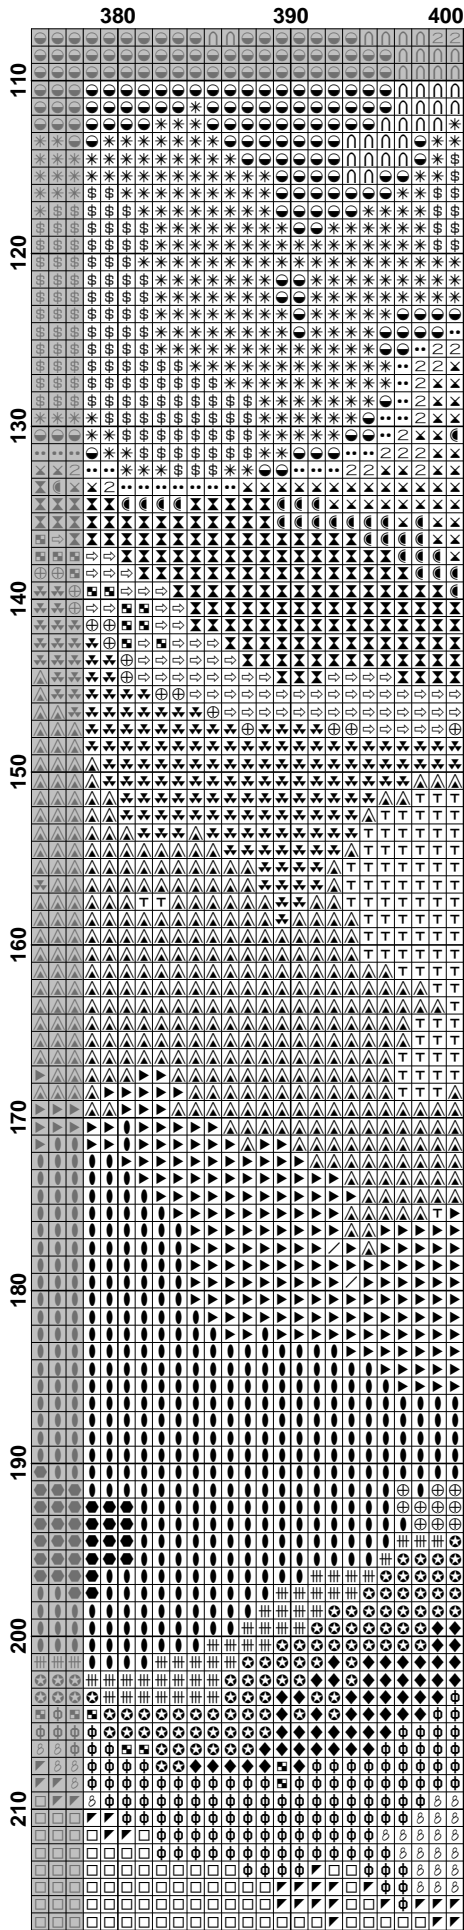

	300	310	320	330	340	350	360	370
10	***	***	***	***	***	***	***	***
20	***	***	***	***	***	***	***	***
30	***	***	***	***	***	***	***	***
40	***	***	***	***	***	***	***	***
50	***	***	***	***	***	***	***	***
60	***	***	***	***	***	***	***	***
70	***	***	***	***	***	***	***	***
80	***	***	***	***	***	***	***	***
90	***	***	***	***	***	***	***	***
100	***	***	***	***	***	***	***	***
110	***	***	***	***	***	***	***	***

Pattern Name: HAEMAD 026 Umbrella Sky
Designed By: Marta Dahlig
Company: Heaven and Earth Designs
Copyright: II
Fabric: Aida 14, White
 400w X 552h Stitches
Size(s): 14 Count, 72.57w X 100.15h cm
 18 Count, 56.44w X 77.89h cm
 25 Count, 40.64w X 56.08h cm
 27 Count, 37.63w X 51.93h cm

Floss Used for Full Stitches:

Symbol	Strands	Type	Number	Color
	2	DMC	032	Kreinik #4 Pearl (032)
	2	DMC	224	Shell Pink-VY LT
	2	DMC	300	Mahogany-VY DK
	2	DMC	301	Mahogany-MD
	2	DMC	310	Black
	2	DMC	315	Antique Mauve-VY DK
	2	DMC	321	Christmas Red
	2	DMC	347	Salmon-VY DK
	2	DMC	351	Coral
	2	DMC	356	Terra Cotta-MD
	2	DMC	372	Mustard-LT
	2	DMC	400	Mahogany-DK
	2	DMC	402	Mahogany-VY LT
	2	DMC	407	Desert Sand-DK
	2	DMC	413	Pewter Gray-DK
	2	DMC	434	Brown-LT
	2	DMC	498	Christmas Red-DK
	2	DMC	535	Ash Gray-VY LT
	2	DMC	550	Violet-VY DK
	2	DMC	552	Violet-MD
	2	DMC	606	Bright Orange-Red
	2	DMC	632	Desert Sand-UL VY DK
	2	DMC	666	Christmas Red-BRT
	2	DMC	720	Orange Spice-DK
	2	DMC	721	Orange Spice-MD
	2	DMC	727	Topaz-VY LT
	2	DMC	728	Topaz
	2	DMC	738	Tan-VY LT
	2	DMC	740	Tangerine
	2	DMC	742	Yellow-DK
	2	DMC	754	Peach-LT
	2	DMC	760	Salmon
	2	DMC	779	Cocoa-DK
	2	DMC	780	Topaz-UL VY DK
	2	DMC	783	Topaz-MD
	2	DMC	814	Garnet-DK
	2	DMC	815	Garnet-MD
	2	DMC	817	Coral Red-VY DK
	2	DMC	823	Navy Blue-DK
	2	DMC	833	Golden Olive-LT
	2	DMC	838	Beige Brown-VY DK
	2	DMC	840	Beige Brown-MD
	2	DMC	842	Beige Brown-VY LT
	2	DMC	900	Burnt Orange-DK
	2	DMC	915	Plum-DK
	2	DMC	918	Red Copper-DK
	2	DMC	919	Red Copper
	2	DMC	920	Copper-MD
	2	DMC	921	Copper
	2	DMC	922	Copper-LT
	2	DMC	934	Avocado Green-VY DK