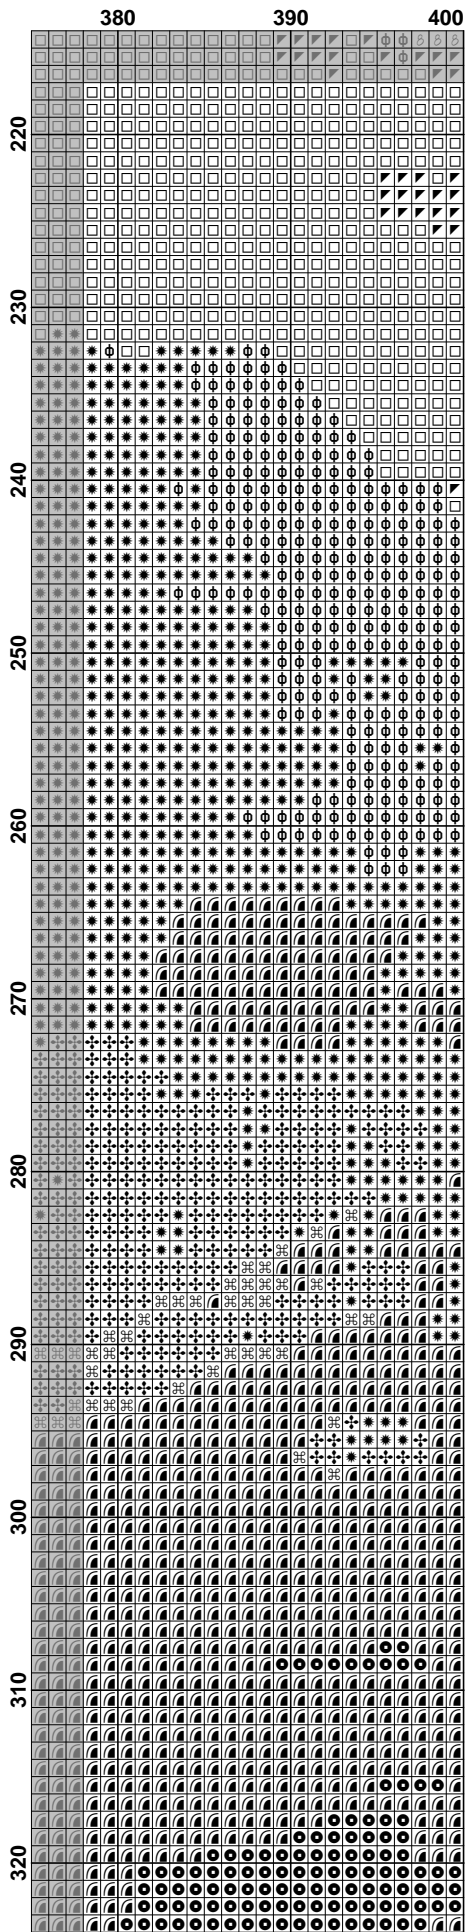

	300	310	320	330	340	350	360	370
10	***	***	***	***	***	***	***	***
20	***	***	***	***	***	***	***	***
30	***	***	***	***	***	***	***	***
40	***	***	***	***	***	***	***	***
50	***	***	***	***	***	***	***	***
60	***	***	***	***	***	***	***	***
70	***	***	***	***	***	***	***	***
80	***	***	***	***	***	***	***	***
90	***	***	***	***	***	***	***	***
100	***	***	***	***	***	***	***	***
110	***	***	***	***	***	***	***	***

Pattern Name: HAEMAD 026 Umbrella Sky
Designed By: Marta Dahlig
Company: Heaven and Earth Designs
Copyright: II
Fabric: Aida 14, White
 400w X 552h Stitches
Size(s): 14 Count, 72.57w X 100.15h cm
 18 Count, 56.44w X 77.89h cm
 25 Count, 40.64w X 56.08h cm
 27 Count, 37.63w X 51.93h cm

Floss Used for Full Stitches:

Symbol	Strands	Type	Number	Color
	2	DMC	032	Kreinik #4 Pearl (032)
	2	DMC	224	Shell Pink-VY LT
	2	DMC	300	Mahogany-VY DK
	2	DMC	301	Mahogany-MD
	2	DMC	310	Black
	2	DMC	315	Antique Mauve-VY DK
	2	DMC	321	Christmas Red
	2	DMC	347	Salmon-VY DK
	2	DMC	351	Coral
	2	DMC	356	Terra Cotta-MD
	2	DMC	372	Mustard-LT
	2	DMC	400	Mahogany-DK
	2	DMC	402	Mahogany-VY LT
	2	DMC	407	Desert Sand-DK
	2	DMC	413	Pewter Gray-DK
	2	DMC	434	Brown-LT
	2	DMC	498	Christmas Red-DK
	2	DMC	535	Ash Gray-VY LT
	2	DMC	550	Violet-VY DK
	2	DMC	552	Violet-MD
	2	DMC	606	Bright Orange-Red
	2	DMC	632	Desert Sand-UL VY DK
	2	DMC	666	Christmas Red-BRT
	2	DMC	720	Orange Spice-DK
	2	DMC	721	Orange Spice-MD
	2	DMC	727	Topaz-VY LT
	2	DMC	728	Topaz
	2	DMC	738	Tan-VY LT
	2	DMC	740	Tangerine
	2	DMC	742	Yellow-DK
	2	DMC	754	Peach-LT
	2	DMC	760	Salmon
	2	DMC	779	Cocoa-DK
	2	DMC	780	Topaz-UL VY DK
	2	DMC	783	Topaz-MD
	2	DMC	814	Garnet-DK
	2	DMC	815	Garnet-MD
	2	DMC	817	Coral Red-VY DK
	2	DMC	823	Navy Blue-DK
	2	DMC	833	Golden Olive-LT
	2	DMC	838	Beige Brown-VY DK
	2	DMC	840	Beige Brown-MD
	2	DMC	842	Beige Brown-VY LT
	2	DMC	900	Burnt Orange-DK
	2	DMC	915	Plum-DK
	2	DMC	918	Red Copper-DK
	2	DMC	919	Red Copper
	2	DMC	920	Copper-MD
	2	DMC	921	Copper
	2	DMC	922	Copper-LT
	2	DMC	934	Avocado Green-VY DK