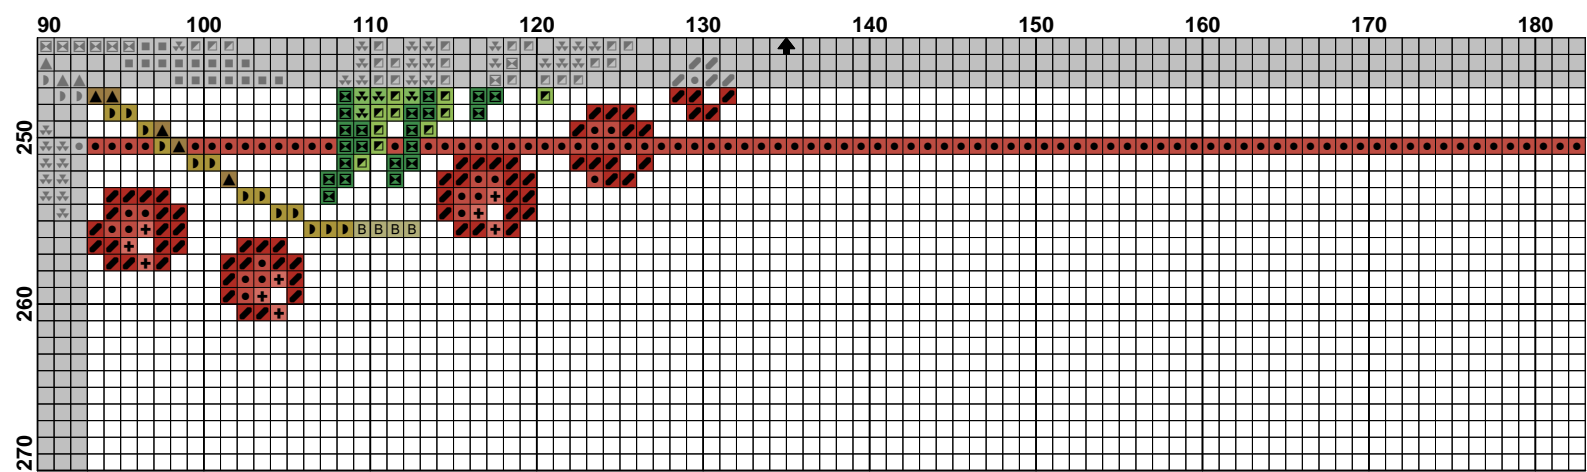

90

10

20

30

40

50

60

70

80

90

100

110

120

Pattern Name: серветка Калинова
Copyright: Tis
Fabric: Aida 14, White
 257w X 262h Stitches
Size: 14 Count, 46.63w X 47.53h cm

Floss Used for Full Stitches:

| Symbol | Strands | Type | Number | Color |
|--------|---------|------|--------|-----------------------|
| | 2 | DMC | 334 | Baby Blue-MD |
| | 2 | DMC | 347 | Salmon-VY DK |
| | 2 | DMC | 372 | Mustard-LT |
| | 2 | DMC | 420 | Hazelnut Brown-DK |
| | 2 | DMC | 701 | Christmas Green-MD |
| | 2 | DMC | 703 | Christmas Green-LT |
| | 2 | DMC | 704 | Christmas Green-VY LT |
| | 2 | DMC | 726 | Topaz-LT |
| | 2 | DMC | 809 | Delft Blue |
| | 2 | DMC | 817 | Coral Red-VY DK |
| | 2 | DMC | 827 | Blue-VY LT |
| | 2 | DMC | 832 | Golden Olive |
| | 2 | DMC | 906 | Parrot Green-MD |
| | 2 | DMC | 972 | Canary-DK |
| | 2 | DMC | 3078 | Topaz-BRT |
| | 2 | DMC | 3328 | Salmon-DK |