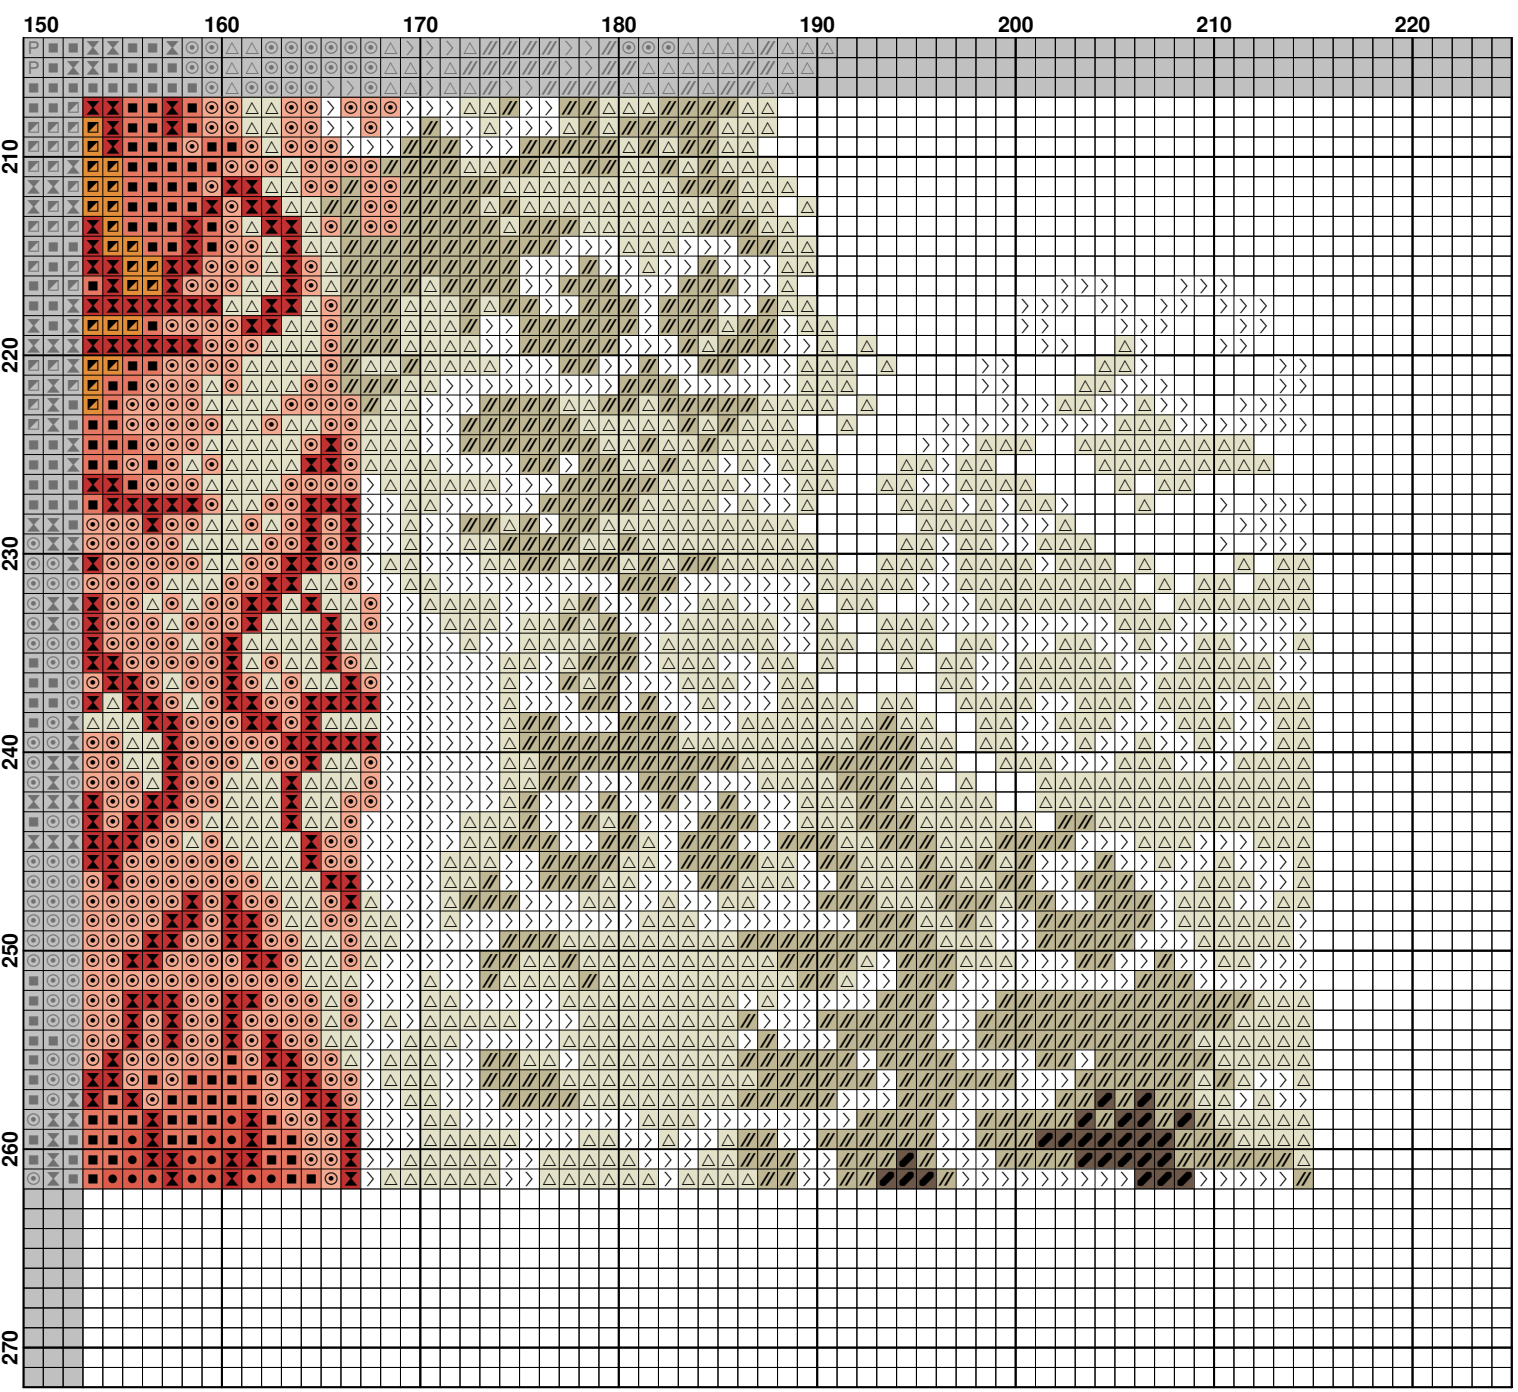

80

90

100

Pattern Name: Ashanti Woman
Company: Lanarte
Copyright: vodomilka
Fabric: Aida 14, White
 205w X 252h Stitches
Size(s): 14 Count, 37.19w X 45.72h cm
 16 Count, 32.54w X 40.00h cm

Floss Used for Full Stitches:

Symbol	Strands	Type	Number	Color
	2	DMC	322	Baby Blue-DK
	2	DMC	349	Coral-DK
	2	DMC	350	Coral-MD
	2	DMC	351	Coral
	2	DMC	352	Coral-LT
	2	DMC	355	Terra Cotta-DK
	2	DMC	469	Avocado Green
	2	DMC	743	Yellow-MD
	2	DMC	744	Yellow-Pale
	2	DMC	745	Yellow-LT Pale
	2	DMC	779	Cocoa-DK
	2	DMC	793	Cornflower Blue-MD
	2	DMC	822	Beige Gray-LT
	2	DMC	839	Beige Brown-DK
	2	DMC	975	Golden Brown-DK
	2	DMC	976	Golden Brown-MD
	2	DMC	977	Golden Brown-LT
	2	DMC	3777	Terra Cotta-VY DK
	2	DMC	3782	Mocha Brown-LT
	2	DMC	3807	Cornflower Blue
	2	DMC	3823	Yellow-UL Pale
	2	DMC	3826	Golden Brown
	2	DMC	3827	Golden Brown-Pale
	2	DMC	3853	Autumn Gold-DK
	2	DMC	3854	Autumn Gold-MD
	2	DMC	3855	Autumn Gold-LT
	2	DMC	3857	Rosewood-DK
	2	DMC	White	White