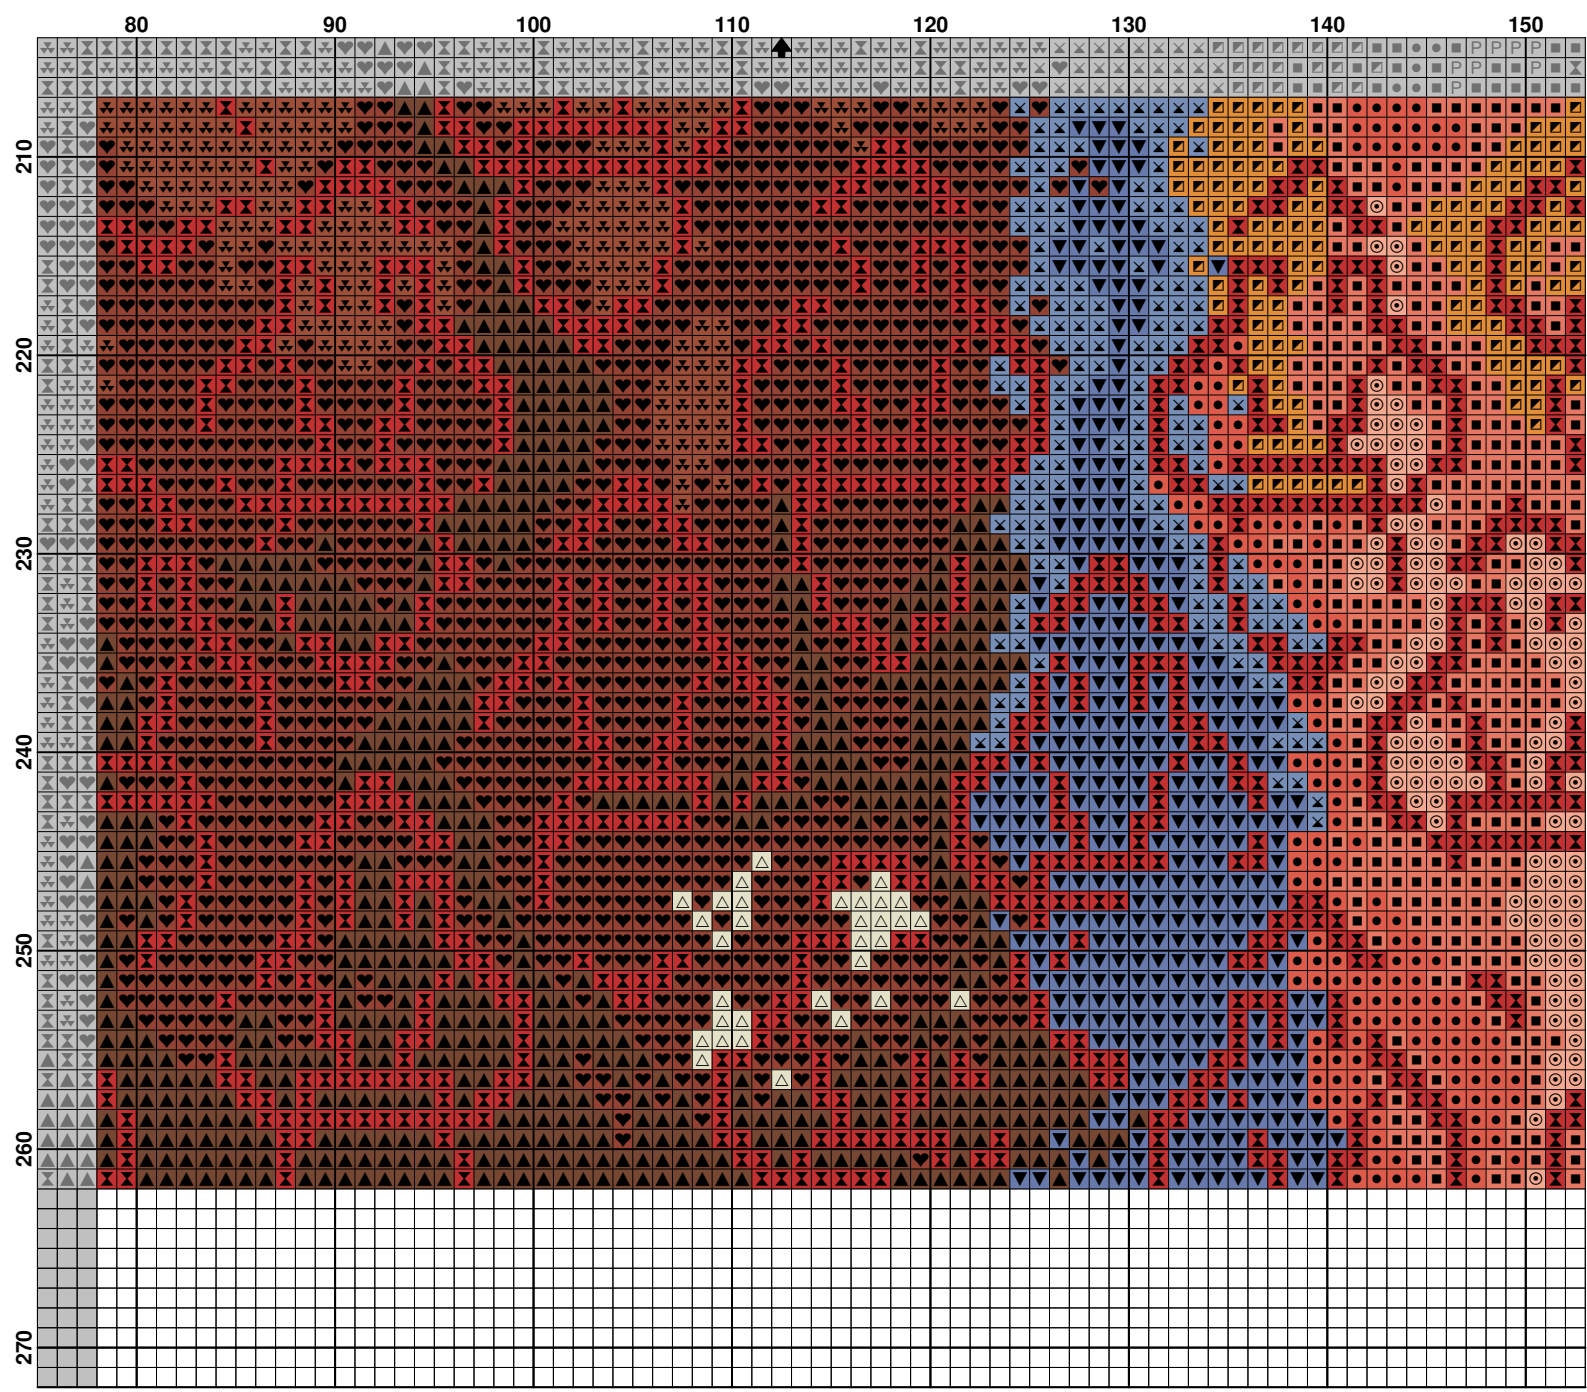

80

90

100

Pattern Name: Ashanti Woman
Company: Lanarte
Copyright: vodomilka
Fabric: Aida 14, White
 205w X 252h Stitches
Size(s): 14 Count, 37.19w X 45.72h cm
 16 Count, 32.54w X 40.00h cm

Floss Used for Full Stitches:

Symbol	Strands	Type	Number	Color
	2	DMC	322	Baby Blue-DK
	2	DMC	349	Coral-DK
	2	DMC	350	Coral-MD
	2	DMC	351	Coral
	2	DMC	352	Coral-LT
	2	DMC	355	Terra Cotta-DK
	2	DMC	469	Avocado Green
	2	DMC	743	Yellow-MD
	2	DMC	744	Yellow-Pale
	2	DMC	745	Yellow-LT Pale
	2	DMC	779	Cocoa-DK
	2	DMC	793	Cornflower Blue-MD
	2	DMC	822	Beige Gray-LT
	2	DMC	839	Beige Brown-DK
	2	DMC	975	Golden Brown-DK
	2	DMC	976	Golden Brown-MD
	2	DMC	977	Golden Brown-LT
	2	DMC	3777	Terra Cotta-VY DK
	2	DMC	3782	Mocha Brown-LT
	2	DMC	3807	Cornflower Blue
	2	DMC	3823	Yellow-UL Pale
	2	DMC	3826	Golden Brown
	2	DMC	3827	Golden Brown-Pale
	2	DMC	3853	Autumn Gold-DK
	2	DMC	3854	Autumn Gold-MD
	2	DMC	3855	Autumn Gold-LT
	2	DMC	3857	Rosewood-DK
	2	DMC	White	White