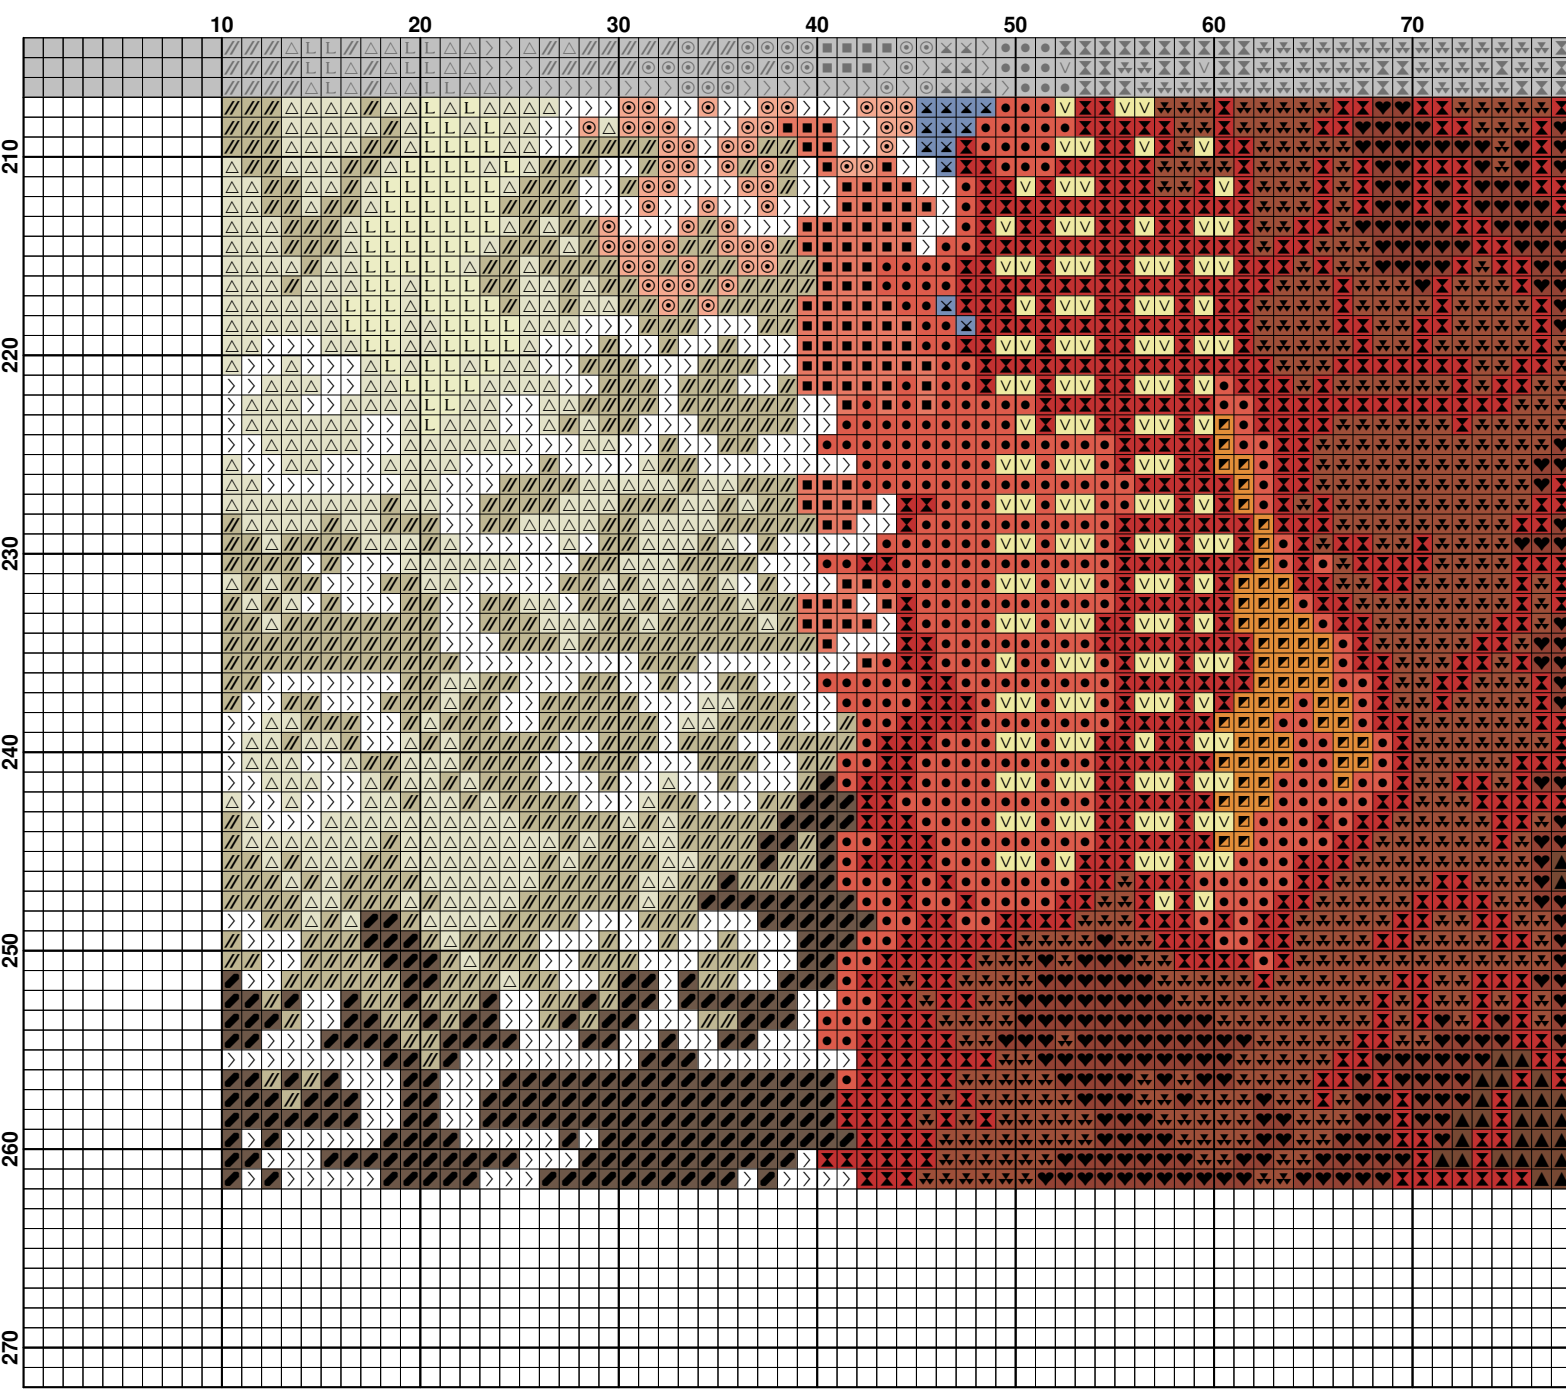

80

90

100

Pattern Name: Ashanti Woman
Company: Lanarte
Copyright: vodomilka
Fabric: Aida 14, White
 205w X 252h Stitches
Size(s): 14 Count, 37.19w X 45.72h cm
 16 Count, 32.54w X 40.00h cm

Floss Used for Full Stitches:

Symbol	Strands	Type	Number	Color
	2	DMC	322	Baby Blue-DK
	2	DMC	349	Coral-DK
	2	DMC	350	Coral-MD
	2	DMC	351	Coral
	2	DMC	352	Coral-LT
	2	DMC	355	Terra Cotta-DK
	2	DMC	469	Avocado Green
	2	DMC	743	Yellow-MD
	2	DMC	744	Yellow-Pale
	2	DMC	745	Yellow-LT Pale
	2	DMC	779	Cocoa-DK
	2	DMC	793	Cornflower Blue-MD
	2	DMC	822	Beige Gray-LT
	2	DMC	839	Beige Brown-DK
	2	DMC	975	Golden Brown-DK
	2	DMC	976	Golden Brown-MD
	2	DMC	977	Golden Brown-LT
	2	DMC	3777	Terra Cotta-VY DK
	2	DMC	3782	Mocha Brown-LT
	2	DMC	3807	Cornflower Blue
	2	DMC	3823	Yellow-UL Pale
	2	DMC	3826	Golden Brown
	2	DMC	3827	Golden Brown-Pale
	2	DMC	3853	Autumn Gold-DK
	2	DMC	3854	Autumn Gold-MD
	2	DMC	3855	Autumn Gold-LT
	2	DMC	3857	Rosewood-DK
	2	DMC	White	White