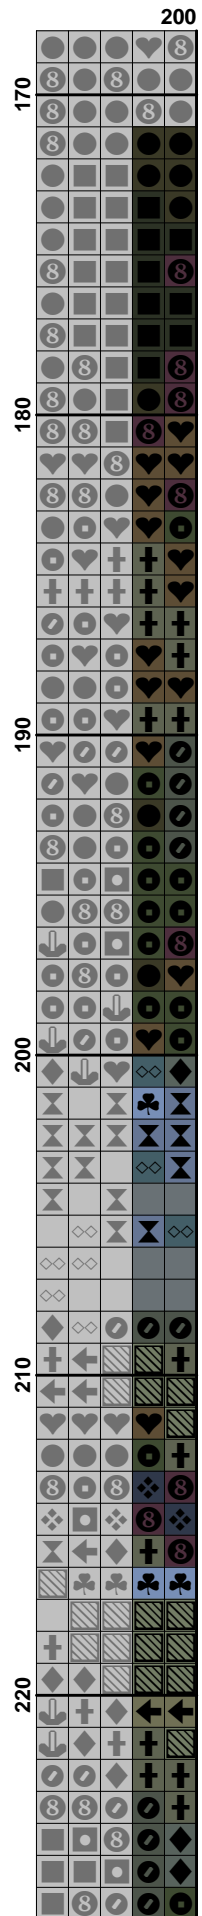

	120	130	140	150
10	...	...	...	...
20	...	...	...	...
30	...	...	...	...
40	...	...	...	...
50	...	...	...	...

**Pattern Name:** GT-645  
**Designed By:** Chang Fa  
**Company:** Gong-Ting Stitch  
**Fabric:** Aida 14, White  
 200w X 287h Stitches  
**Size(s):** 14 Count, 36.29w X 52.07h cm  
 16 Count, 31.75w X 45.56h cm  
 18 Count, 28.22w X 40.50h cm

**Floss Used for Full Stitches:**

Symbol	Strands	Type	Number	Color
	2	DMC	152	Shell Pink-MD LT
	2	DMC	154	Grape-VY DK
	2	DMC	155	Blue Violet-MD DK
	2	DMC	156	Blue Violet-MD LT
	2	DMC	157	Cornflower Blue-VY LT
	2	DMC	159	Gray Blue-LT
	2	DMC	161	Gray Blue
	2	DMC	168	Pewter-VY LT
	2	DMC	208	Lavender-VY DK
	2	DMC	209	Lavender-DK
	2	DMC	310	Black
	2	DMC	315	Antique Mauve-VY DK
	2	DMC	317	Pewter Gray
	2	DMC	327	Lavender-VY DK
	2	DMC	336	Navy Blue
	2	DMC	356	Terra Cotta-MD
	2	DMC	402	Mahogany-VY LT
	2	DMC	413	Pewter Gray-DK
	2	DMC	550	Violet-VY DK
	2	DMC	554	Violet-LT
	2	DMC	645	Beaver Gray-VY DK
	2	DMC	754	Peach-LT
	2	DMC	779	Cocoa-DK
	2	DMC	793	Cornflower Blue-MD
	2	DMC	794	Cornflower Blue-LT
	2	DMC	799	Delft Blue-MD
	2	DMC	823	Navy Blue-DK
	2	DMC	838	Beige Brown-VY DK
	2	DMC	842	Beige Brown-VY LT
	2	DMC	844	Beaver Brown-UL DK
	2	DMC	930	Antique Blue-DK
	2	DMC	934	Avocado Green-VY DK
	2	DMC	939	Navy Blue-VY DK
	2	DMC	951	Tawny-LT
	2	DMC	975	Golden Brown-DK
	2	DMC	3072	Beaver Gray-VY LT
	2	DMC	3371	Black Brown
	2	DMC	3689	Mauve-LT
	2	DMC	3727	Antique Mauve-LT
	2	DMC	3771	Terra Cotta-UL VY LT
	2	DMC	3778	Terra Cotta-LT
	2	DMC	3779	Rosewood-UL VY LT
	2	DMC	3787	Beige Gray-VY DK
	2	DMC	3799	Pewter Gray-VY DK
	2	DMC	3825	Pumpkin-Pale
	2	DMC	3836	Grape-LT
	2	DMC	3856	Mahogany-UL VY LT
	2	DMC	3863	Mocha Beige-MD