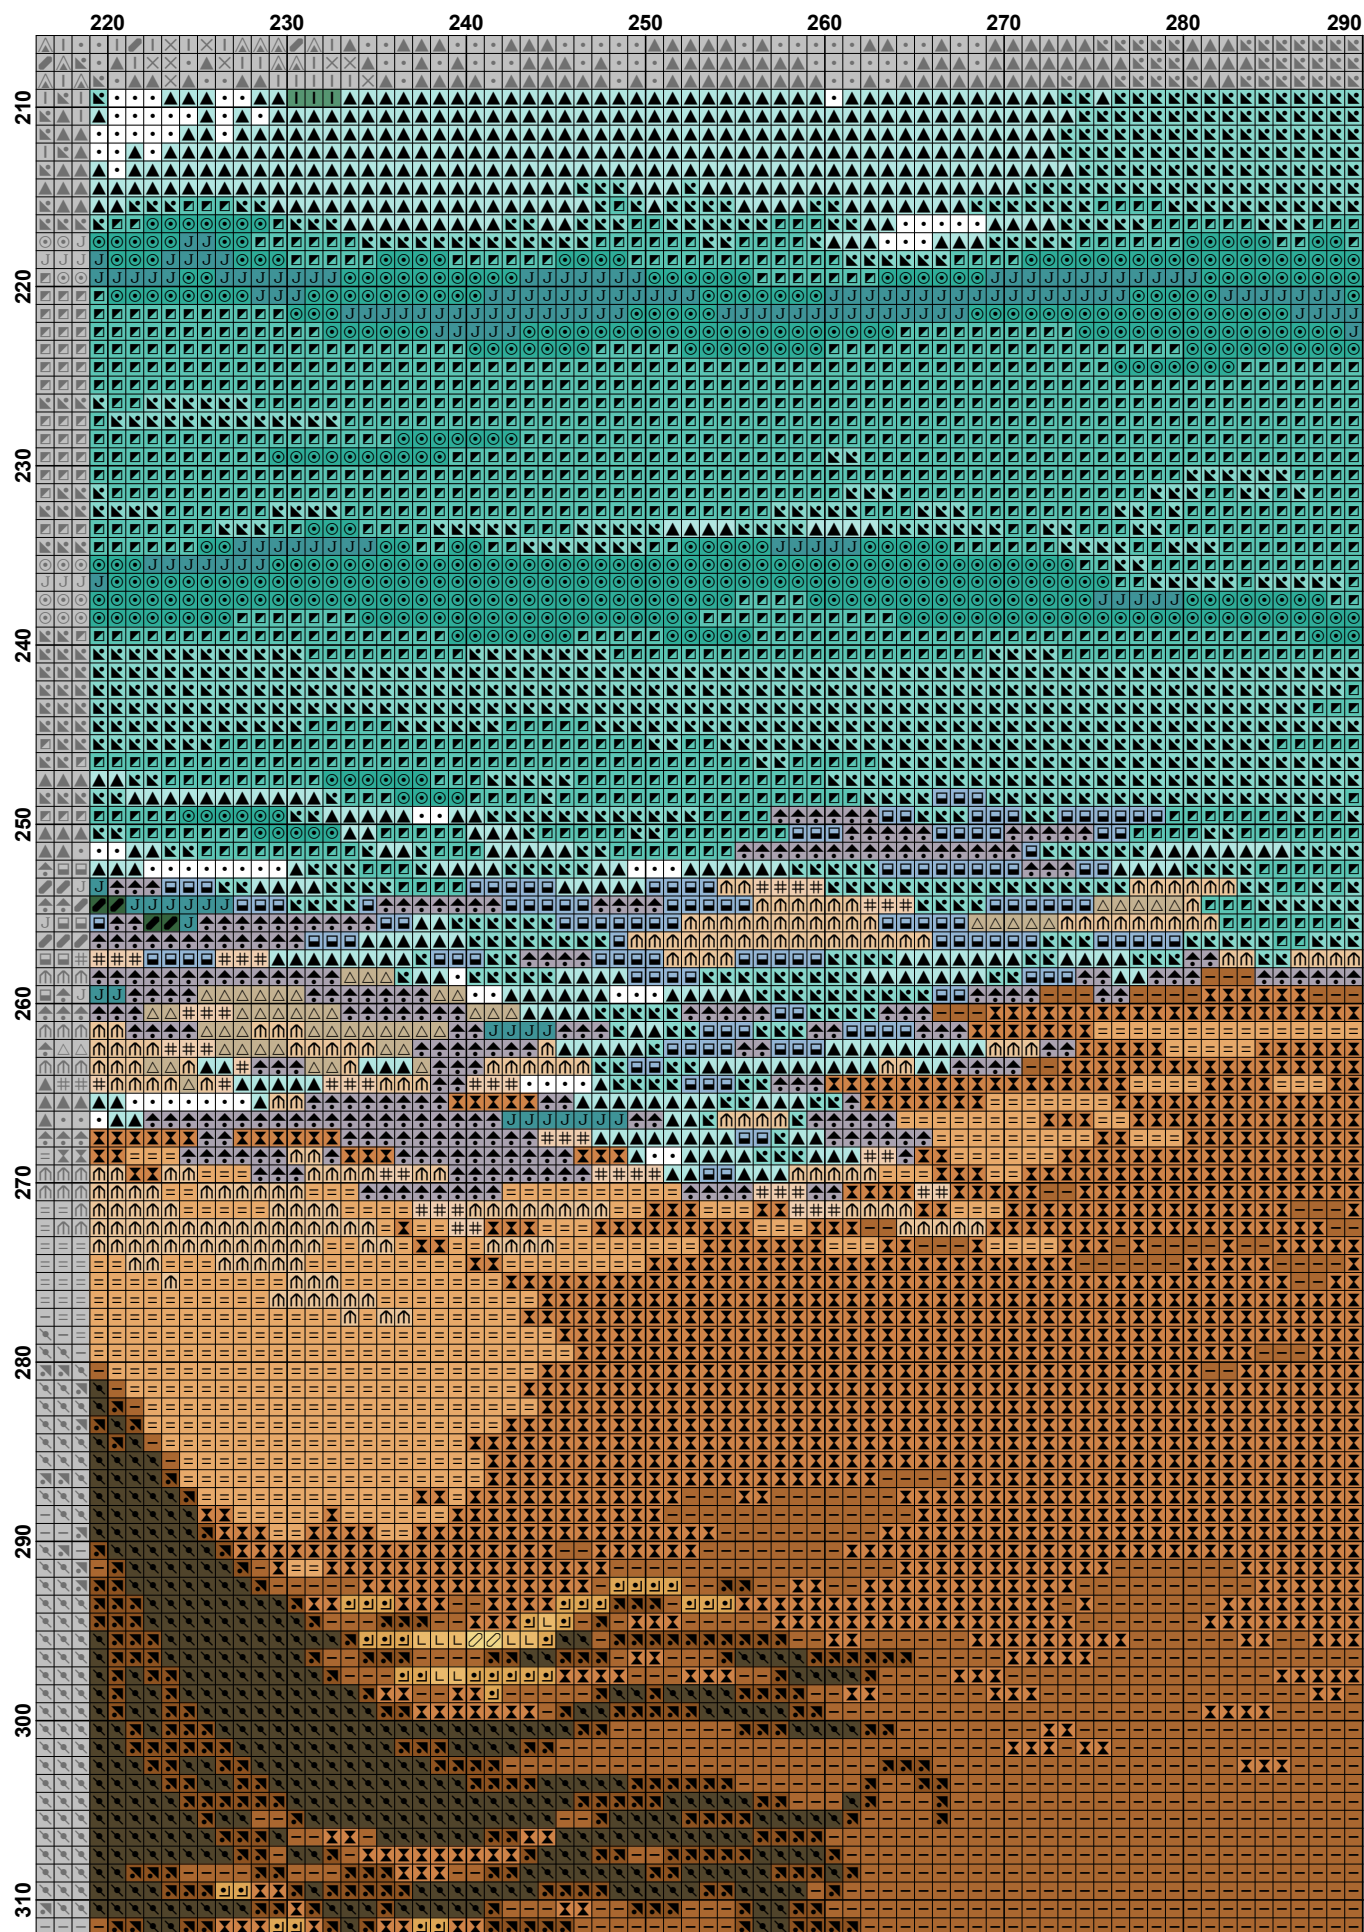

| | 150 | 160 | 170 | 180 | 190 | 200 | 210 |
|-----|-----|-----|-----|-----|-----|-----|-----|
| 310 | ▲ | ▲ | ▲ | ▲ | ▲ | ▲ | ▲ |
| 320 | ▲ | ▲ | ▲ | ▲ | ▲ | ▲ | ▲ |
| 330 | ▲ | ▲ | ▲ | ▲ | ▲ | ▲ | ▲ |
| 340 | ▲ | ▲ | ▲ | ▲ | ▲ | ▲ | ▲ |
| 350 | ▲ | ▲ | ▲ | ▲ | ▲ | ▲ | ▲ |

Fabric: Aida 14, White
 290w X 350h Stitches
Size: 14 Count, 52.61w X 63.50h cm

Floss Used for Full Stitches:

| Symbol | Strands | Type | Number | Color |
|--------|---------|--------|--------|-----------------------|
| | 2 | DMC | 163 | Celadon Green-MD |
| | 2 | DMC | 301 | Mahogany-MD |
| | 2 | DMC | 319 | Pistachio Green-VY DK |
| | 2 | DMC | 368 | Pistachio Green-LT |
| | 2 | DMC | 400 | Mahogany-DK |
| | 2 | DMC | 402 | Mahogany-VY LT |
| | 2 | DMC | 561 | Jade-VY DK |
| | 2 | DMC | 754 | Peach-LT |
| | 2 | DMC | 938 | Coffee Brown-UL DK |
| | 2 | DMC | 977 | Golden Brown-LT |
| | 2 | DMC | 3078 | Golden Yellow-VY LT |
| | 2 | DMC | 3776 | Mahogany-LT |
| | 2 | DMC | 3827 | Golden Brown-Pale |
| | 2 | DMC | 3855 | Autumn Gold-LT |
| | 2 | DMC | 3864 | Mocha Beige-LT |
| | 2 | DMC | 5200 | White |
| | 2 | Anchor | 129 | Cobalt Blue |
| | 2 | Anchor | 185 | Sea Green LT |
| | 2 | Anchor | 186 | Sea Green Med LT |
| | 2 | Anchor | 187 | Sea Green Med |
| | 2 | Anchor | 870 | Amethyst |
| | 2 | Anchor | 1092 | Sea Green VY LT |
| | 1 | Anchor | 129 | Cobalt Blue |
| | 1 | Anchor | 1092 | Sea Green VY LT |
| | 1 | Anchor | 978 | Sea Blue Med DK |
| | 1 | Anchor | 187 | Sea Green Med |
| | 1 | DMC | 402 | Mahogany-VY LT |
| | 1 | DMC | 948 | Peach-VY LT |