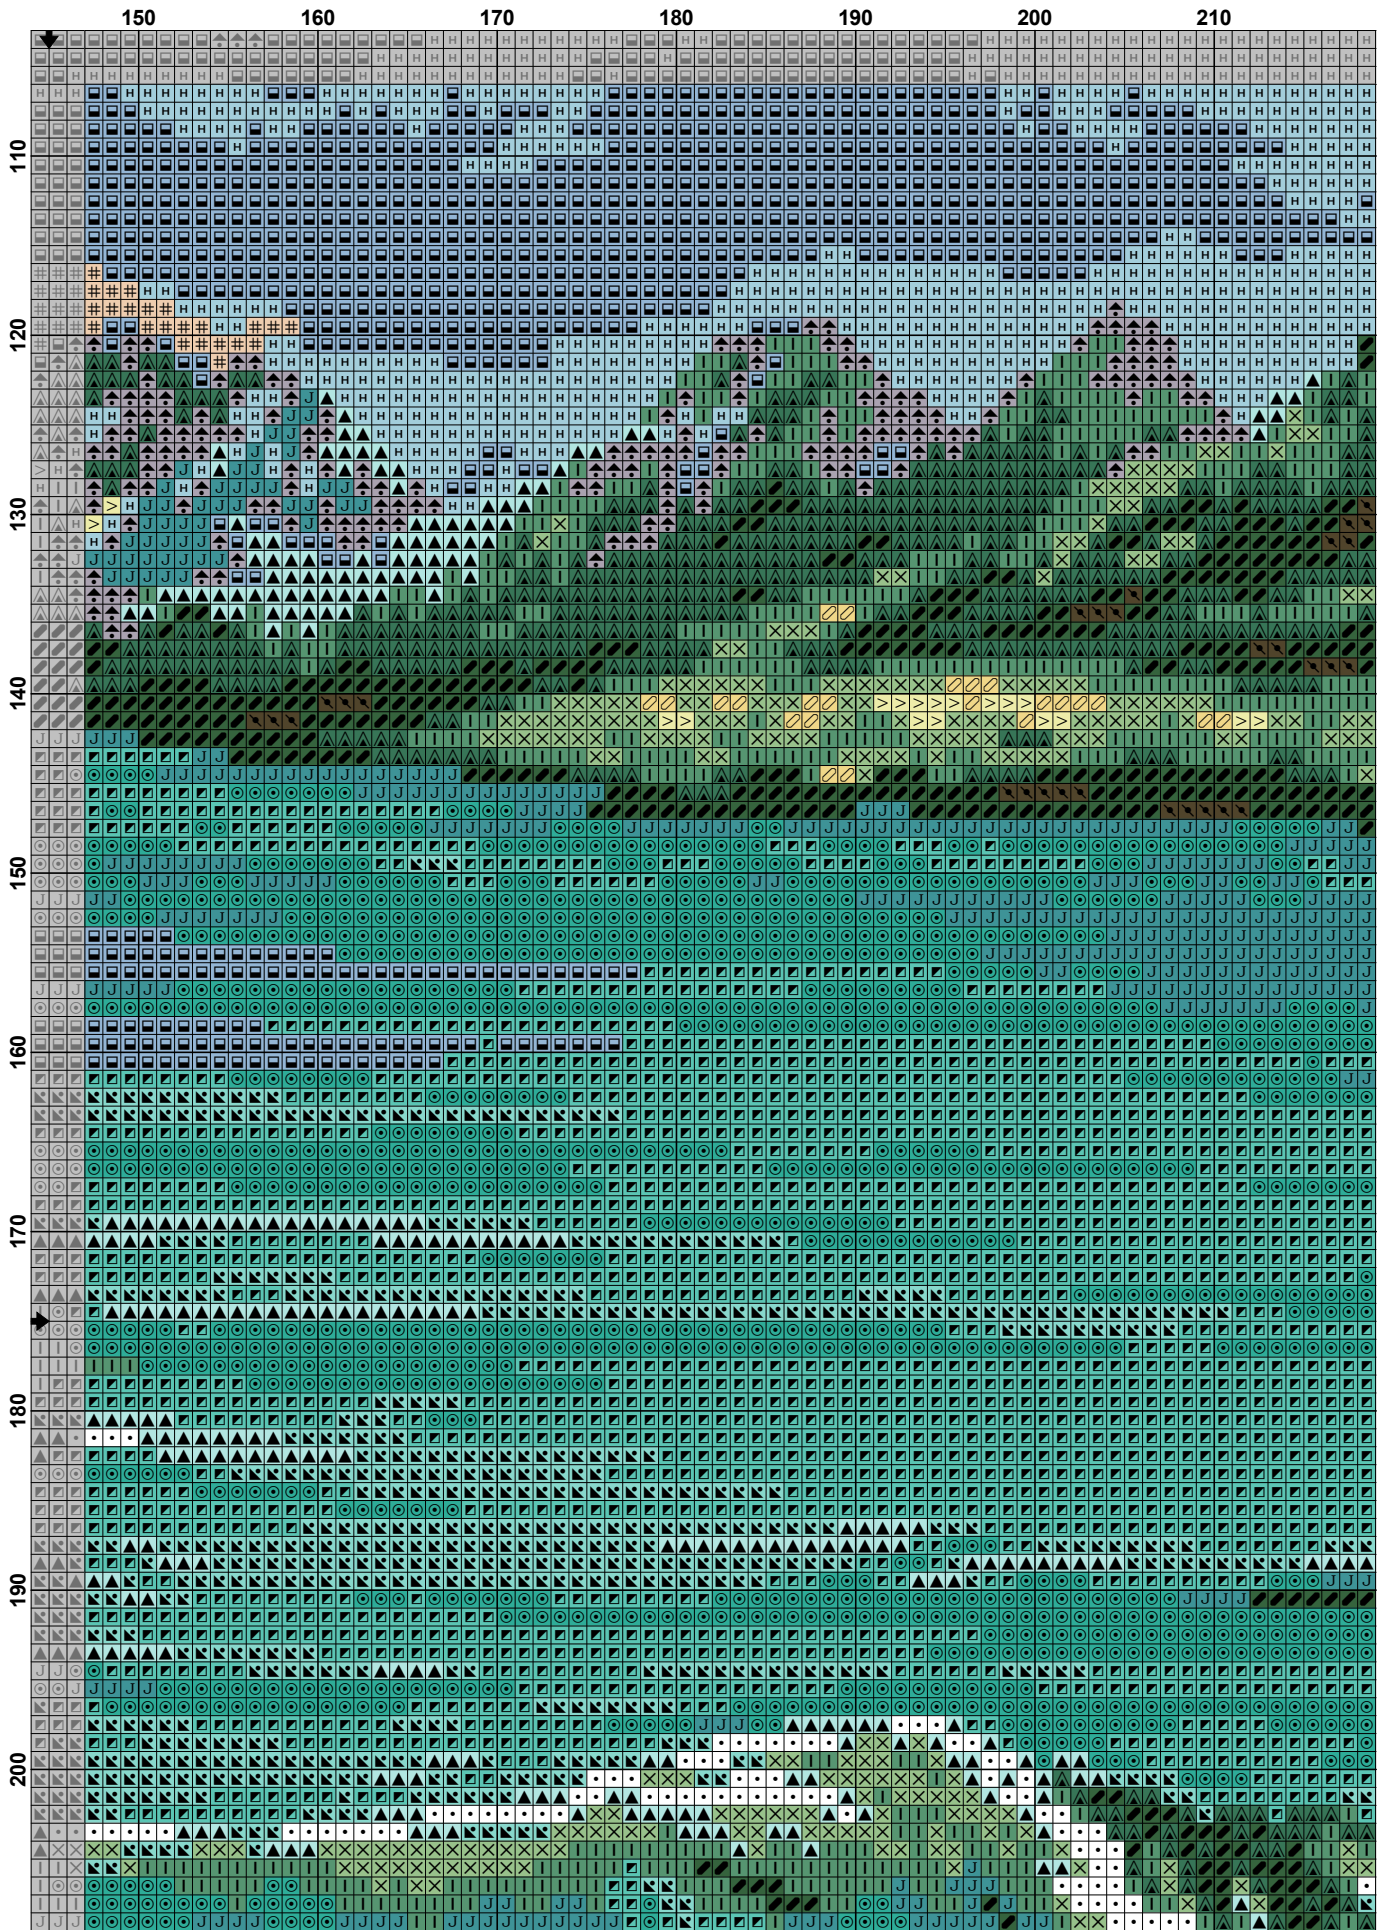

| | 150 | 160 | 170 | 180 | 190 | 200 | 210 |
|-----|-----|-----|-----|-----|-----|-----|-----|
| 310 | ▲ | ▲ | ▲ | ▲ | ▲ | ▲ | ▲ |
| 320 | ▲ | ▲ | ▲ | ▲ | ▲ | ▲ | ▲ |
| 330 | ▲ | ▲ | ▲ | ▲ | ▲ | ▲ | ▲ |
| 340 | ▲ | ▲ | ▲ | ▲ | ▲ | ▲ | ▲ |
| 350 | ▲ | ▲ | ▲ | ▲ | ▲ | ▲ | ▲ |

Fabric: Aida 14, White
 290w X 350h Stitches
Size: 14 Count, 52.61w X 63.50h cm

Floss Used for Full Stitches:

| Symbol | Strands | Type | Number | Color |
|--------|---------|--------|--------|-----------------------|
| | 2 | DMC | 163 | Celadon Green-MD |
| | 2 | DMC | 301 | Mahogany-MD |
| | 2 | DMC | 319 | Pistachio Green-VY DK |
| | 2 | DMC | 368 | Pistachio Green-LT |
| | 2 | DMC | 400 | Mahogany-DK |
| | 2 | DMC | 402 | Mahogany-VY LT |
| | 2 | DMC | 561 | Jade-VY DK |
| | 2 | DMC | 754 | Peach-LT |
| | 2 | DMC | 938 | Coffee Brown-UL DK |
| | 2 | DMC | 977 | Golden Brown-LT |
| | 2 | DMC | 3078 | Golden Yellow-VY LT |
| | 2 | DMC | 3776 | Mahogany-LT |
| | 2 | DMC | 3827 | Golden Brown-Pale |
| | 2 | DMC | 3855 | Autumn Gold-LT |
| | 2 | DMC | 3864 | Mocha Beige-LT |
| | 2 | DMC | 5200 | White |
| | 2 | Anchor | 129 | Cobalt Blue |
| | 2 | Anchor | 185 | Sea Green LT |
| | 2 | Anchor | 186 | Sea Green Med LT |
| | 2 | Anchor | 187 | Sea Green Med |
| | 2 | Anchor | 870 | Amethyst |
| | 2 | Anchor | 1092 | Sea Green VY LT |
| | 1 | Anchor | 129 | Cobalt Blue |
| | 1 | Anchor | 1092 | Sea Green VY LT |
| | 1 | Anchor | 978 | Sea Blue Med DK |
| | 1 | Anchor | 187 | Sea Green Med |
| | 1 | DMC | 402 | Mahogany-VY LT |
| | 1 | DMC | 948 | Peach-VY LT |