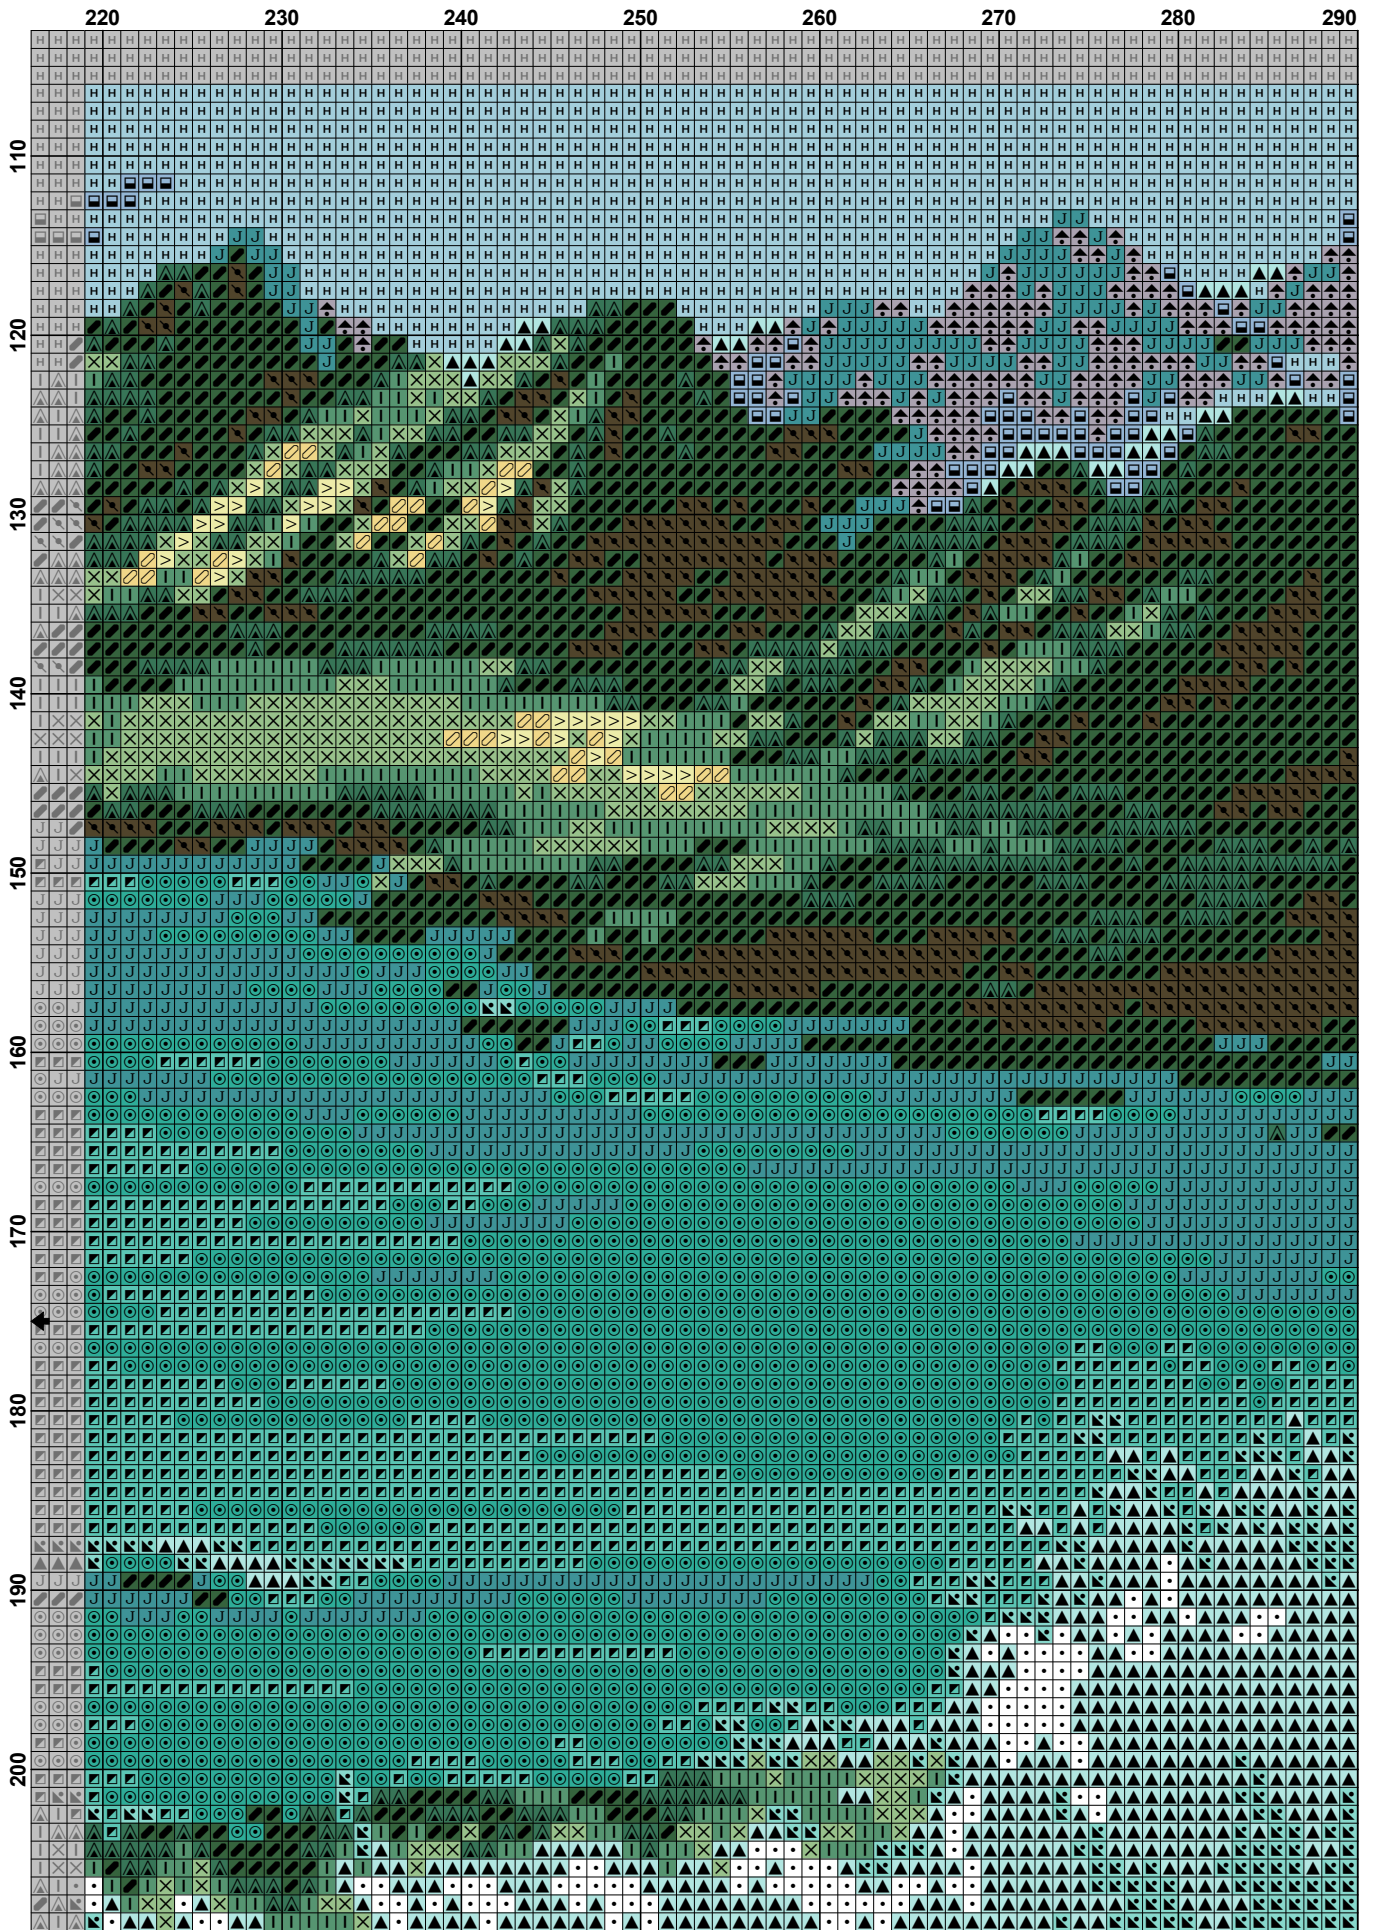

| | 150 | 160 | 170 | 180 | 190 | 200 | 210 |
|-----|-----|-----|-----|-----|-----|-----|-----|
| 310 | ▲ | ▲ | ▲ | ▲ | ▲ | ▲ | ▲ |
| 320 | ▲ | ▲ | ▲ | ▲ | ▲ | ▲ | ▲ |
| 330 | ▲ | ▲ | ▲ | ▲ | ▲ | ▲ | ▲ |
| 340 | ▲ | ▲ | ▲ | ▲ | ▲ | ▲ | ▲ |
| 350 | ▲ | ▲ | ▲ | ▲ | ▲ | ▲ | ▲ |

Fabric: Aida 14, White
 290w X 350h Stitches
Size: 14 Count, 52.61w X 63.50h cm

Floss Used for Full Stitches:

| Symbol | Strands | Type | Number | Color |
|--------|---------|--------|--------|-----------------------|
| | 2 | DMC | 163 | Celadon Green-MD |
| | 2 | DMC | 301 | Mahogany-MD |
| | 2 | DMC | 319 | Pistachio Green-VY DK |
| | 2 | DMC | 368 | Pistachio Green-LT |
| | 2 | DMC | 400 | Mahogany-DK |
| | 2 | DMC | 402 | Mahogany-VY LT |
| | 2 | DMC | 561 | Jade-VY DK |
| | 2 | DMC | 754 | Peach-LT |
| | 2 | DMC | 938 | Coffee Brown-UL DK |
| | 2 | DMC | 977 | Golden Brown-LT |
| | 2 | DMC | 3078 | Golden Yellow-VY LT |
| | 2 | DMC | 3776 | Mahogany-LT |
| | 2 | DMC | 3827 | Golden Brown-Pale |
| | 2 | DMC | 3855 | Autumn Gold-LT |
| | 2 | DMC | 3864 | Mocha Beige-LT |
| | 2 | DMC | 5200 | White |
| | 2 | Anchor | 129 | Cobalt Blue |
| | 2 | Anchor | 185 | Sea Green LT |
| | 2 | Anchor | 186 | Sea Green Med LT |
| | 2 | Anchor | 187 | Sea Green Med |
| | 2 | Anchor | 870 | Amethyst |
| | 2 | Anchor | 1092 | Sea Green VY LT |
| | 1 | Anchor | 129 | Cobalt Blue |
| | 1 | Anchor | 1092 | Sea Green VY LT |
| | 1 | Anchor | 978 | Sea Blue Med DK |
| | 1 | Anchor | 187 | Sea Green Med |
| | 1 | DMC | 402 | Mahogany-VY LT |
| | 1 | DMC | 948 | Peach-VY LT |